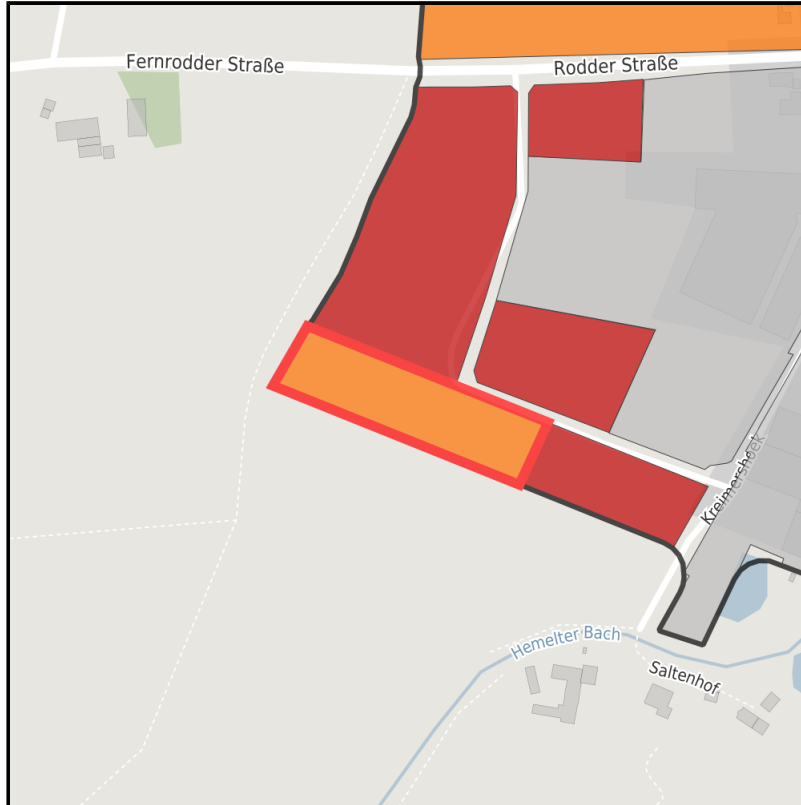

EXPOSÉ

Kreimershoek

Ort: Hörstel

Regional overview

Municipal overview

Detail view

Parcel

Area size	10,852 m ²
Availability	Available area within short term (< 2 years)
Area designation	Commercial zone
Divisible	No
24h operation	No

Details on commercial zone

Area type	GE / GI
-----------	---------

Links

<https://muensterland.blis-online.eu>

EXPOSÉ

Kreimershoek

Ort: Hörstel

Transport infrastructure