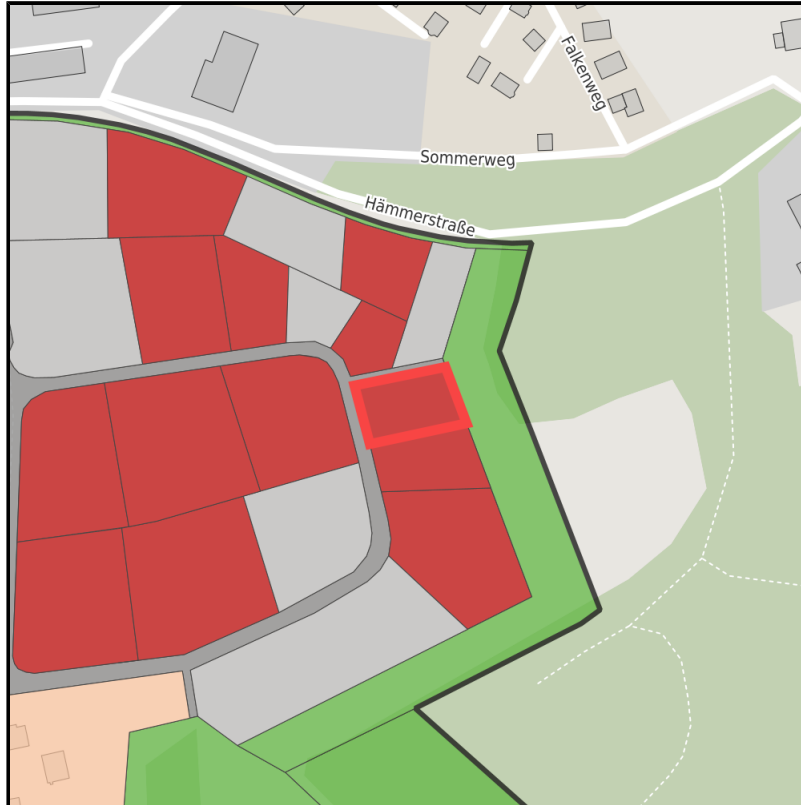

Gewerbegebiet Hämmer II

Ort: Menden (Sauerland)

www.germansite.de

Regional overview

Municipal overview

Detail view

Parcel

Area size	1,997 m ²
Availability	Immediately available area
Divisible	No
24h operation	No

Details on commercial zone

Industrial tax multiplier	460.00 %
Price	75.00 € / m ²
Area type	GE / GI

Links

<https://gws.blis-online.eu>

EXPOSÉ

Gewerbegebiet Hämmer II

Ort: Menden (Sauerland)

Transport infrastructure