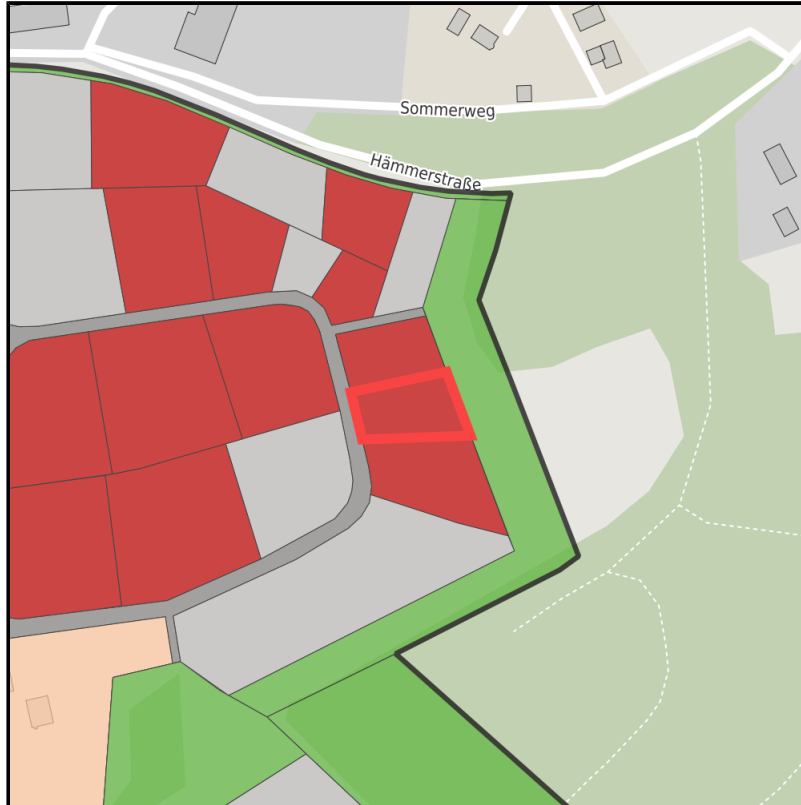

EXPOSÉ

Gewerbegebiet Hämmer II

Ort: Menden (Sauerland)

Regional overview

Municipal overview

Detail view

Parcel

Area size	1,997 m ²
Availability	Immediately available area
Divisible	No
24h operation	No

Details on commercial zone

Industrial tax multiplier	460.00 %
Price	75.00 € / m ²
Area type	GE / GI

Links

<https://gws.blis-online.eu>

Gewerbegebiet Hämmer II

Ort: Menden (Sauerland)

www.germansite.de

Transport infrastructure