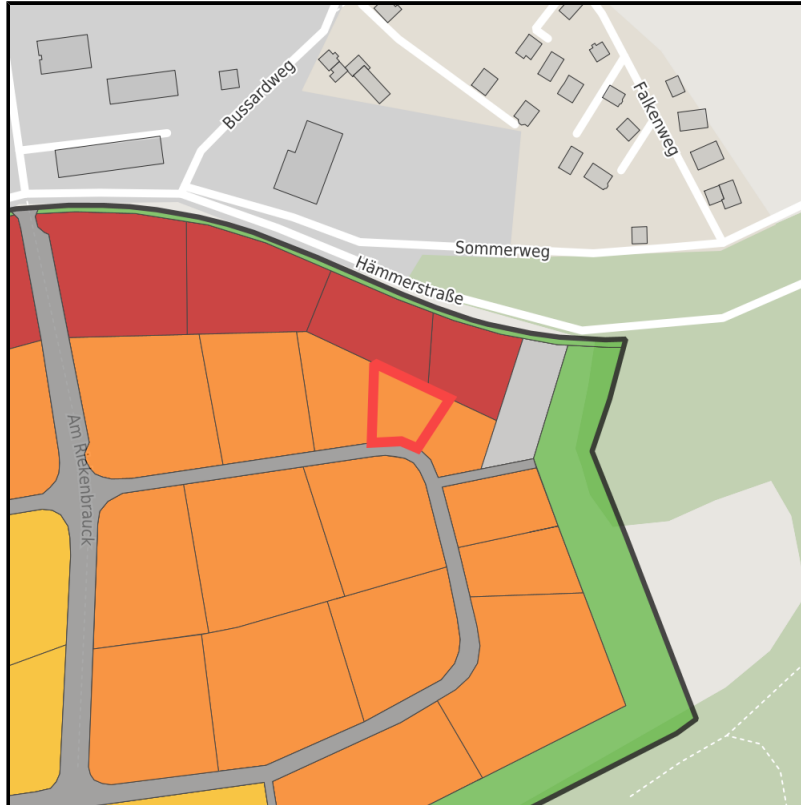

Gewerbegebiet Hämmer II

Ort: Menden (Sauerland)

www.germansite.de

Regional overview

Municipal overview

Detail view

Parcel

Area size	1,313 m ²
Availability	Available area within short term (< 2 years)
Divisible	No
24h operation	No

Details on commercial zone

Industrial tax multiplier	460.00 %
Price	75.00 € / m ²
Area type	GI / GE

Links

<https://gws.blis-online.eu>

EXPOSÉ

Gewerbegebiet Hämmer II

Ort: Menden (Sauerland)

Transport infrastructure