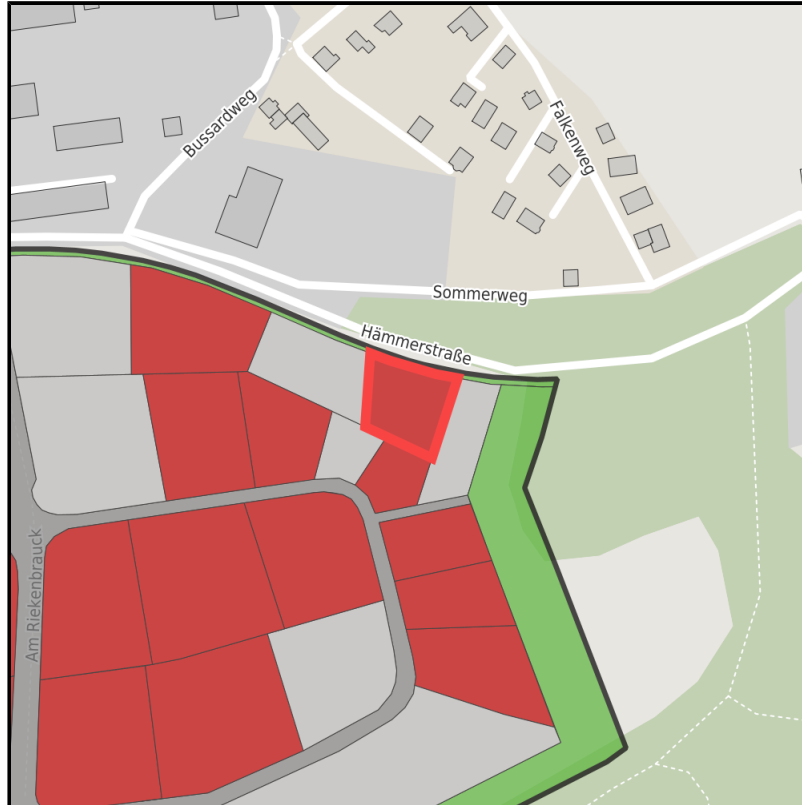

## Gewerbegebiet Hämmer II

Ort: Menden (Sauerland)

Regional overview

Municipal overview

Detail view

### Parcel

Area size	2,115 m <sup>2</sup>
Price	75.00 €/m <sup>2</sup>
Availability	Immediately available area
Area designation	Commercial zone
Divisible	No
24h operation	No

20200726\_160511.jpg

20200726\_155912.jpg