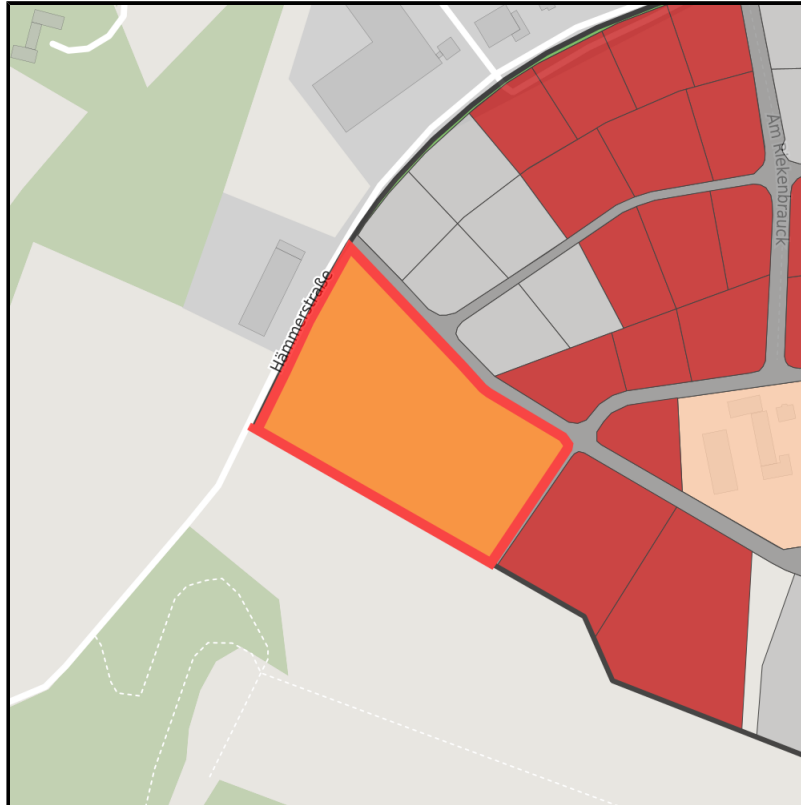

EXPOSÉ

Gewerbegebiet Hämmer II

Ort: Menden (Sauerland)

Regional overview

Municipal overview

Detail view

Parcel

Area size	33,163 m ²
Availability	Available area within short term (< 2 years)
Divisible	No
24h operation	No

Details on commercial zone

Industrial tax multiplier	460.00 %
Price	75.00 € / m ²
Area type	GE / GI

Links

<https://gws.blis-online.eu>

EXPOSÉ

Gewerbegebiet Hämmer II

Ort: Menden (Sauerland)

Transport infrastructure