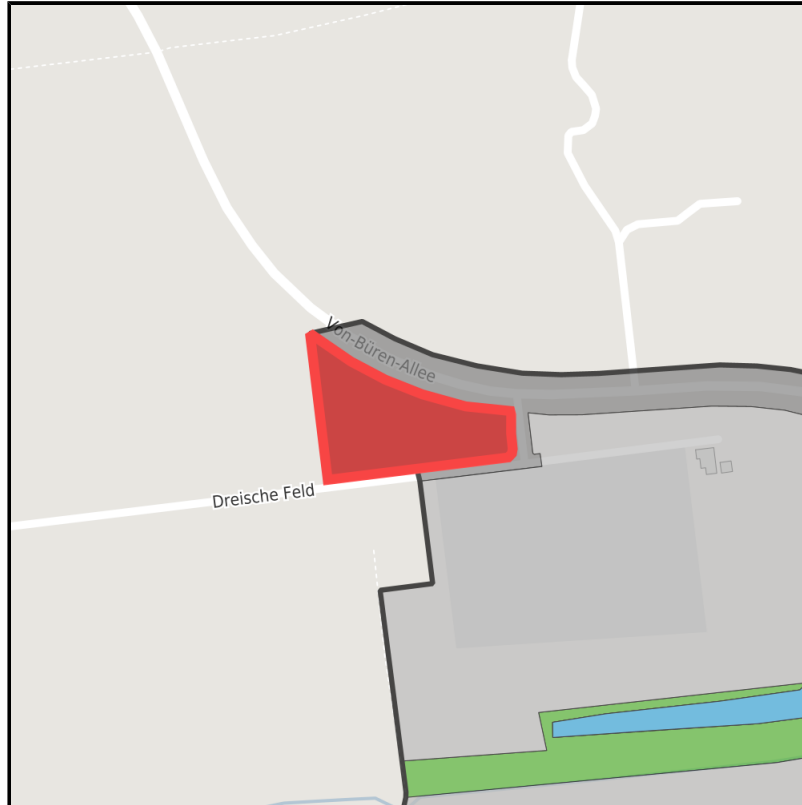

EXPOSÉ

Oelde A2

Ort: Oelde

Regional overview

Municipal overview

Detail view

Parcel

Area size	7,276 m ²
Availability	Immediately available area
Area designation	Commercial zone
Divisible	No
24h operation	No

Details on commercial zone

Oelde A2

Area type GE / GI

Links

<https://muensterland.blis-online.eu>

EXPOSÉ

Oelde A2

Ort: Oelde