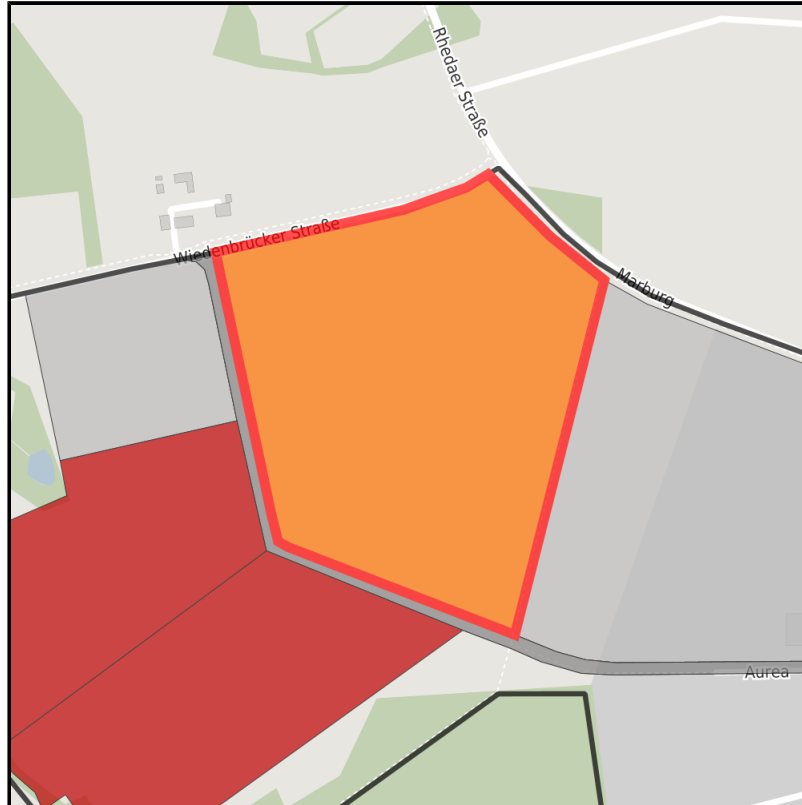

EXPOSÉ

AUREA DAS A2-WIRTSCHAFTSZENTRUM

Ort: Oelde

Regional overview

Municipal overview

Detail view

Parcel

Area size	172,430 m ²
Availability	Available area within short term (< 2 years)
Area designation	Commercial zone
Divisible	No
24h operation	No

Details on commercial zone

Area type	GI / GE
-----------	---------

Links

<https://muensterland.blis-online.eu>

EXPOSÉ

AUREA DAS A2-WIRTSCHAFTSZENTRUM

Ort: Oelde

Transport infrastructure

Freeway	A2	0.5 km
Freeway	A33	33 km
Airport	Paderborn-Lippstadt	47 km
Airport	Münster-Osnabrück	59 km
Port	Hamm	40 km
Rail freight	Gütersloh	22 km

EXPOSÉ

AUREA DAS A2-WIRTSCHAFTSZENTRUM

Ort: Oelde

Contact person