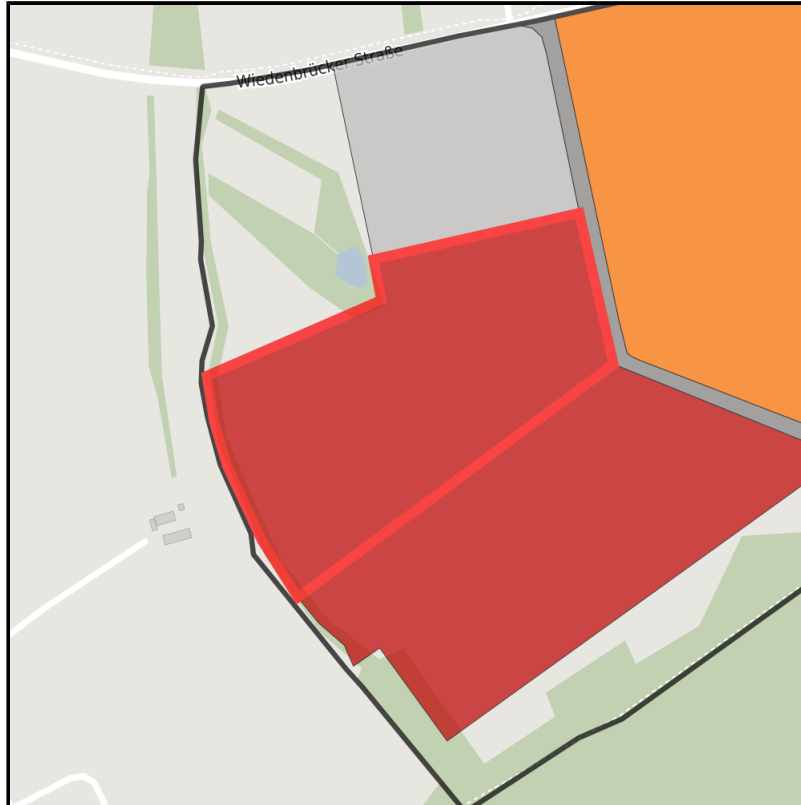

EXPOSÉ

AUREA DAS A2-WIRTSCHAFTSZENTRUM

Ort: Oelde

Regional overview

Municipal overview

Detail view

Parcel

Area size	89,217 m ²
Availability	Immediately available area
Area designation	Commercial zone
Divisible	No
24h operation	No

Details on commercial zone

Area type GE / GI

Links

<https://muensterland.blis-online.eu>

EXPOSÉ

AUREA DAS A2-WIRTSCHAFTSZENTRUM

Ort: Oelde

Transport infrastructure