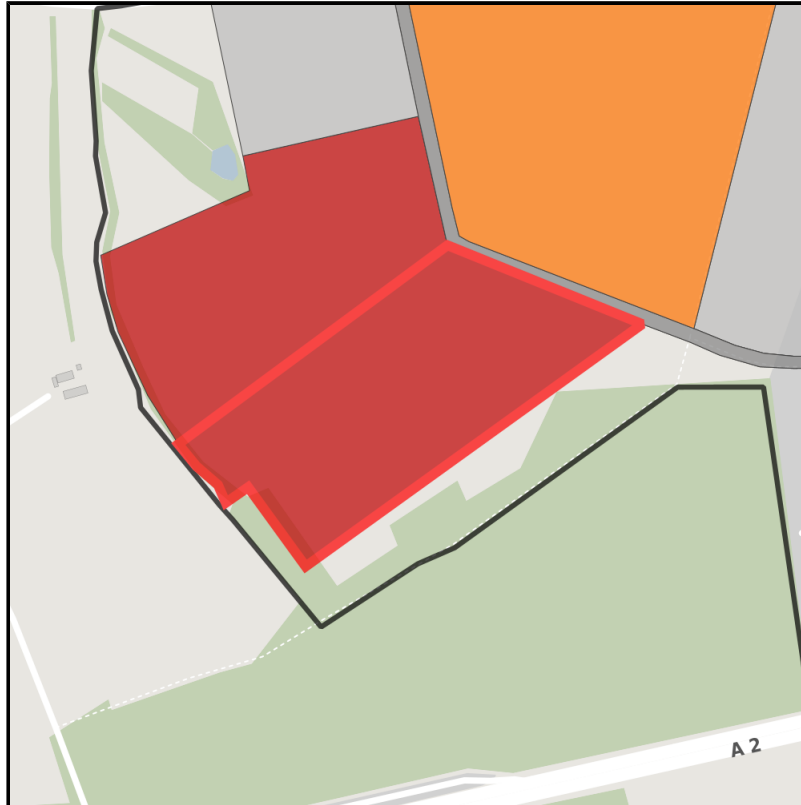

### AUREA DAS A2-WIRTSCHAFTSZENTRUM

Ort: Oelde

Regional overview

Municipal overview

Detail view

## Parcel

Area size	96,493 m <sup>2</sup>
Availability	Immediately available area
Area designation	Commercial zone
Divisible	No
24h operation	No