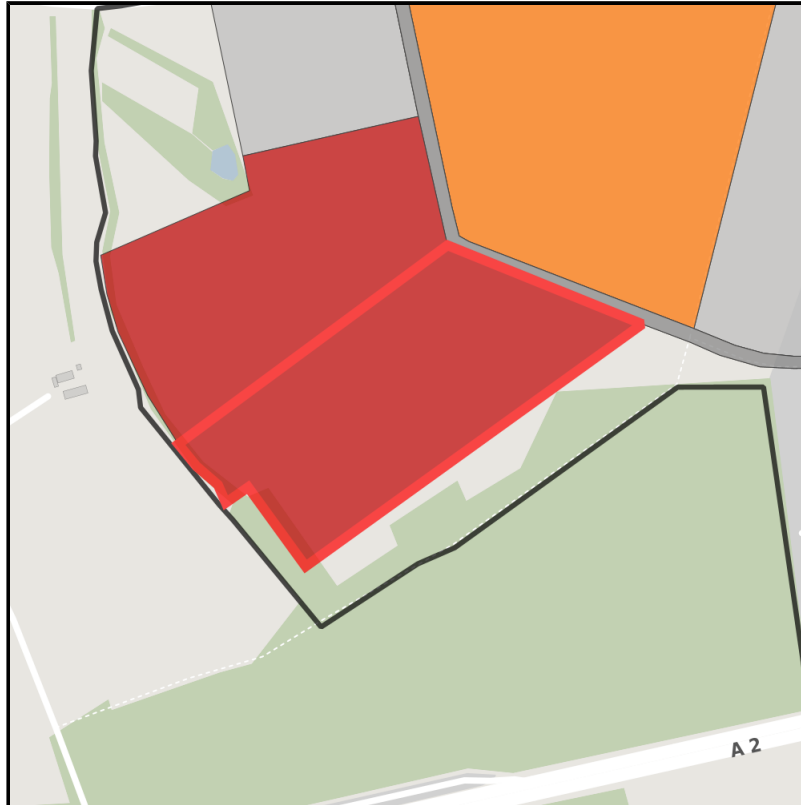

EXPOSÉ

AUREA DAS A2-WIRTSCHAFTSZENTRUM

Ort: Oelde

Regional overview

Municipal overview

Detail view

Parcel

Area size	96,493 m ²
Availability	Immediately available area
Area designation	Commercial zone
Divisible	No
24h operation	No

Details on commercial zone

Area type GI / GE

Links

<https://muensterland.blis-online.eu>

EXPOSÉ

AUREA DAS A2-WIRTSCHAFTSZENTRUM

Ort: Oelde

Transport infrastructure