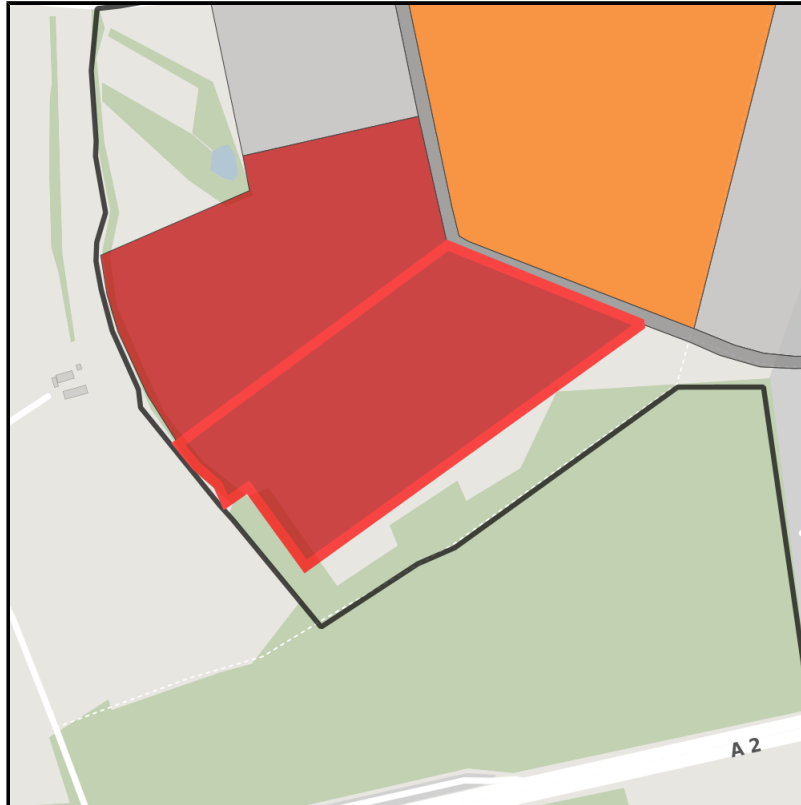

EXPOSÉ

AUREA DAS A2-WIRTSCHAFTSZENTRUM

Ort: Oelde

Regional overview

Municipal overview

Detail view

Parcel

Area size	96,493 m ²
Availability	Immediately available area
Area designation	Commercial zone
Divisible	No
24h operation	No

Details on commercial zone

Area type	GE / GI
-----------	---------

Links

<https://muensterland.blis-online.eu>

EXPOSÉ

AUREA DAS A2-WIRTSCHAFTSZENTRUM

Ort: Oelde

Transport infrastructure