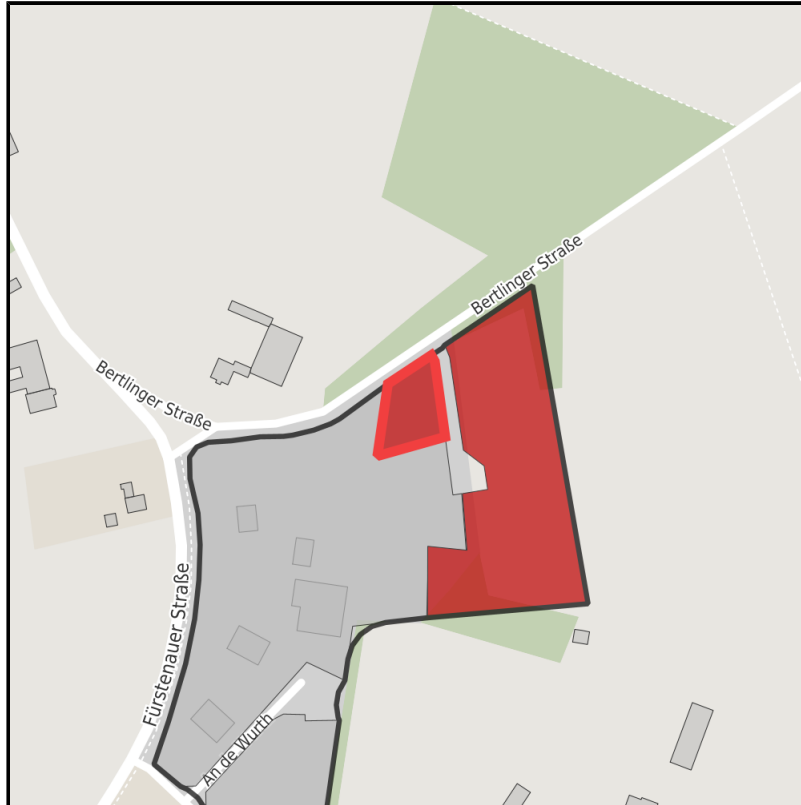

EXPOSÉ

Reinings Wurth

Ort: Hopsten

Regional overview

Municipal overview

Detail view

Parcel

Area size	1,499 m ²
Availability	Immediately available area
Area designation	Commercial zone
Divisible	No
24h operation	No

Details on commercial zone

Area type	GE / GI
-----------	---------

Links

<https://muensterland.blis-online.eu>

EXPOSÉ

Reinings Wurth

Ort: Hopsten

Transport infrastructure