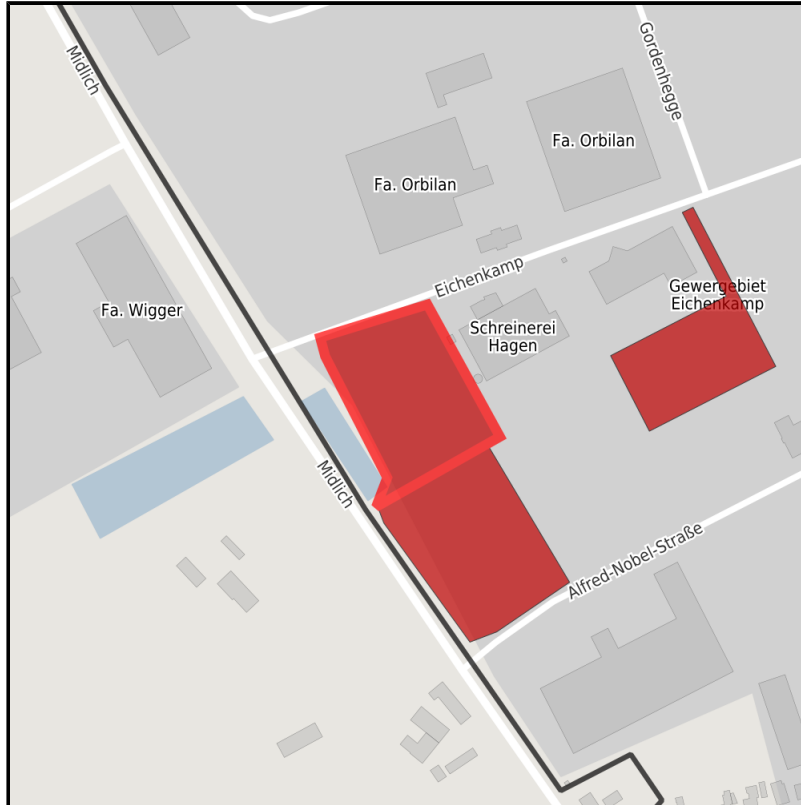

EXPOSÉ

Gewerbegebiet Eichenkamp Osterwick

Ort: Rosendahl

www.germansite.de

Regional overview

Municipal overview

Detail view

Parcel

Area size	9,137 m ²
Availability	Immediately available area
Area designation	Industrial area
Divisible	No
24h operation	No

Gewerbegebiet Eichenkamp Osterwick**Ort: Rosendahl**www.germansite.de**Details on commercial zone**

Business park Eichenkamp Osterwick

Industry focus: Chemical industry, transport industry, ready-mixed concrete, window construction.

Area type GI

Note on traffic: General cargo station Coesfeld (10 km)

Note on area: Size of industrial zone: 25.5 ha (of which 4.2 ha still available)

Specifics Size of commercial zone: 14.5 ha (3.4 ha still available)

Note on use: Establishments and installations in distance list 1-46 not permitted (800 m to the next residential development)

Links<https://muensterland.blis-online.eu>**Transport infrastructure**