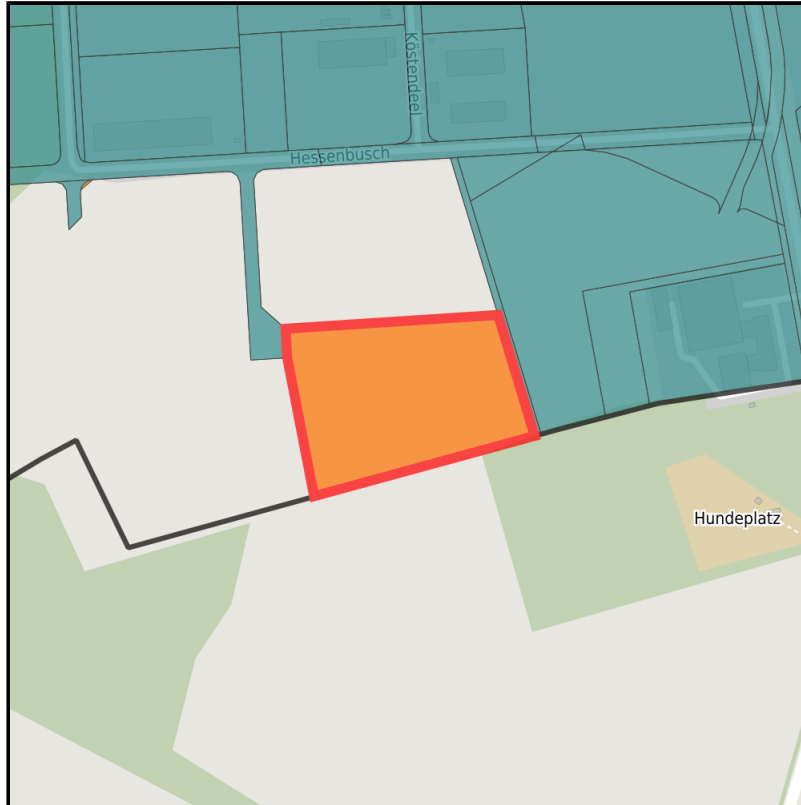

EXPOSÉ

Hessenweg

Ort: Münster

Regional overview

Municipal overview

Detail view

Parcel

Area size	18,000 m ²
Availability	Available area within short term (< 2 years)
Area designation	Industrial area
Divisible	Yes
24h operation	Yes

Details on commercial zone

North-Hessenweg

Due to its particular proximity to the airport and the freeway, it is ideal for companies with a supra-regional orientation.

Area
type GI

Note on area: Size of industrial zone: 70 ha (of which 16 ha still available)