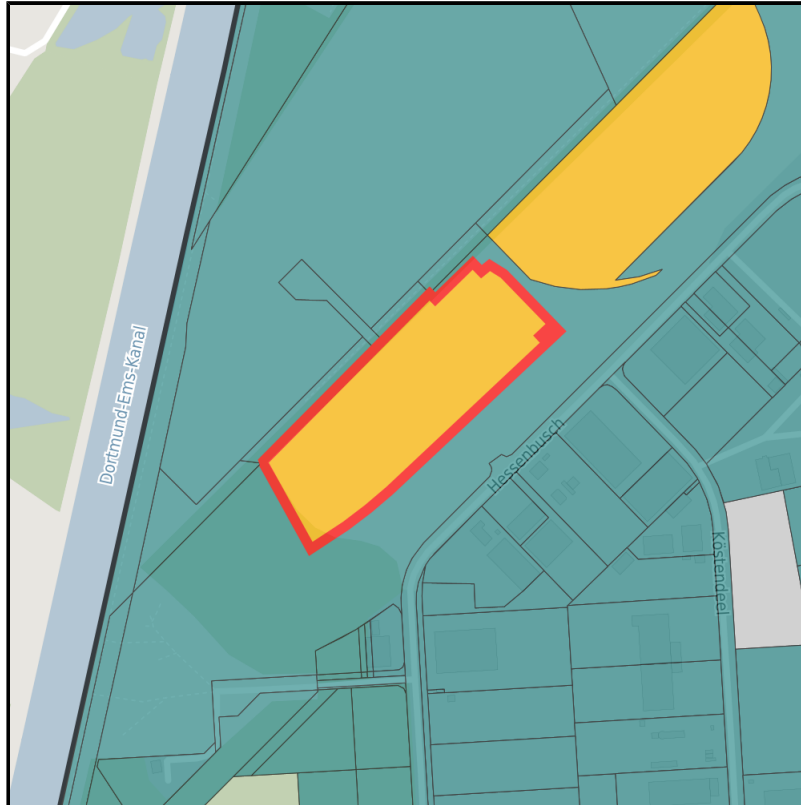

EXPOSÉ

Hessenweg

Ort: Münster

Regional overview

Municipal overview

Detail view

Parcel

Area size	23,412 m ²
Availability	Available area within medium term (2-5 years)
Area designation	Industrial area
Divisible	No
24h operation	Yes

Details on commercial zone

North-Hessenweg

Due to its particular proximity to the airport and the freeway, it is ideal for companies with a supra-regional orientation.

Area
type GI

Note on area: Size of industrial zone: 70 ha (of which 16 ha still available)