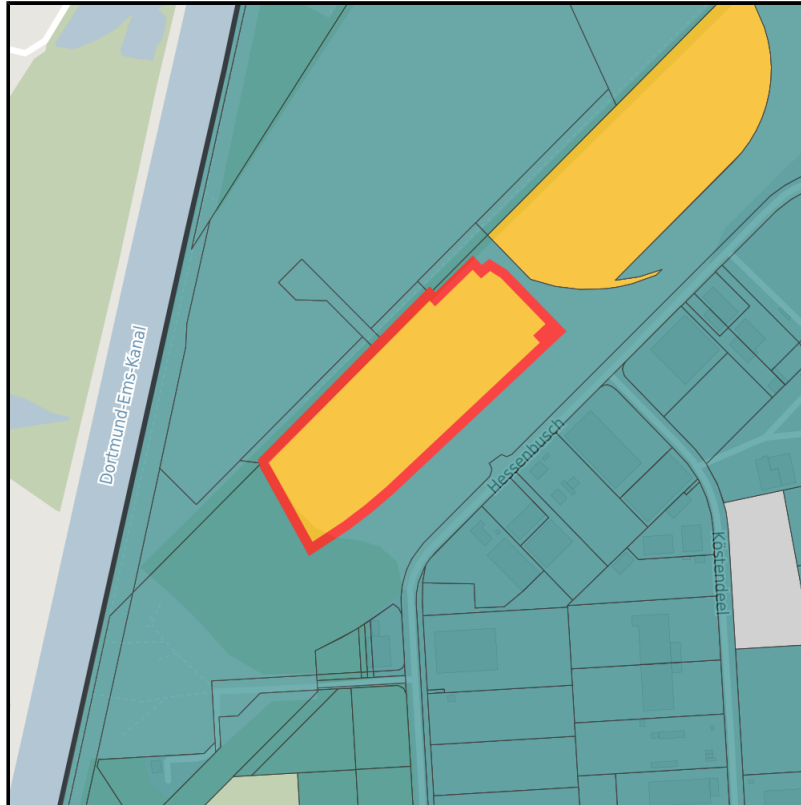

# EXPOSÉ

Hessenweg

Ort: Münster

Regional overview

Municipal overview

Detail view

## Parcel

Area size	23,412 m <sup>2</sup>
Availability	Available area within medium term (2-5 years)
Area designation	Industrial area
Divisible	No
24h operation	Yes

### Details on commercial zone

North-Hessenweg

Due to its particular proximity to the airport and the freeway, it is ideal for companies with a supra-regional orientation.

Area  
type GI

Note on area: Size of industrial zone: 70 ha (of which 16 ha still available)