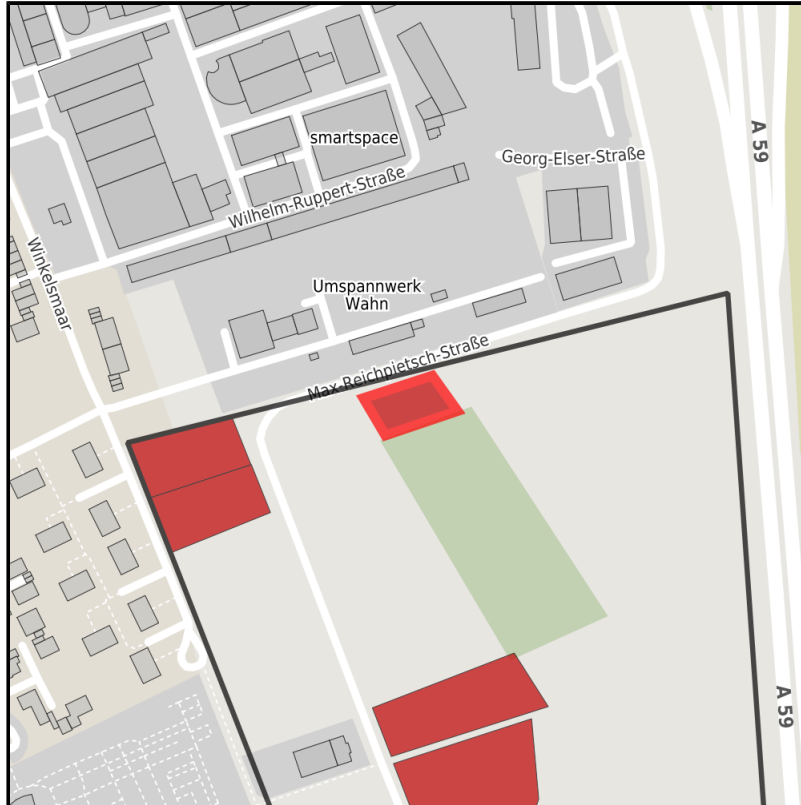

### Gewerbegebiet in Wahn-Süd (Köln-Porz)

Ort: Köln

[www.germansite.de](http://www.germansite.de)

Regional overview

Municipal overview

Detail view

### Parcel

Area size	1,000 m <sup>2</sup>
Price	165.00 €/m <sup>2</sup>
Availability	Immediately available area
Availability comment	Baureife Flächen G 711-002-19
Divisible	No
24h operation	No

### Details on commercial zone

Industrial tax multiplier	475.00 %
Information on purchase price	Set price
Availability	Baureife Flächen G 711-002-19
Area type	GE
Specifics	Largest available area: 0.5 hectares
	Smallest available area: 0.1 hectares