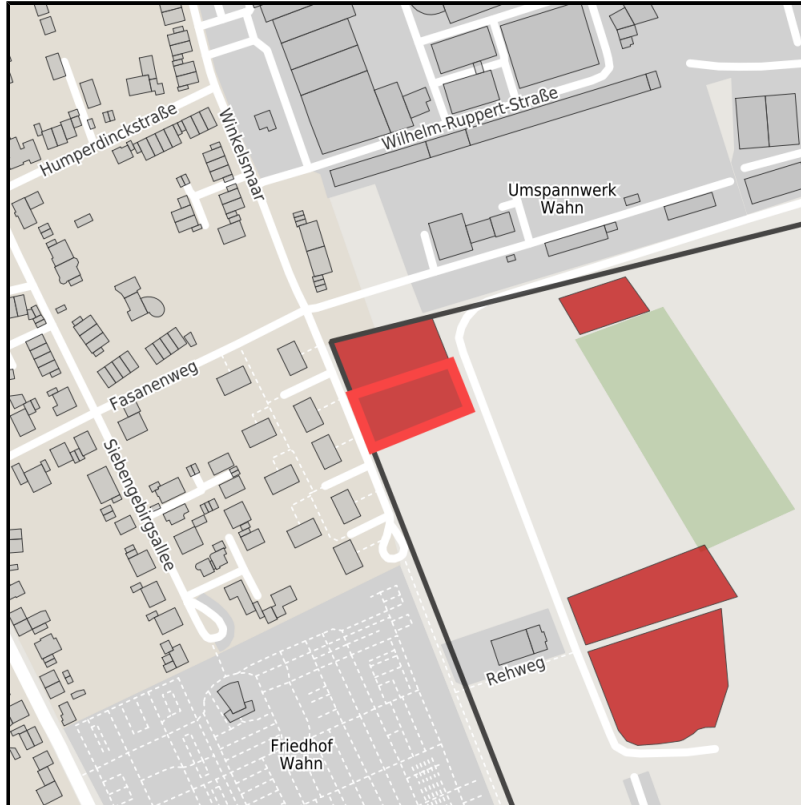

**Gewerbegebiet in Wahn-Süd (Köln-Porz)**

**Ort: Köln**

[www.germansite.de](http://www.germansite.de)

Regional overview

Municipal overview

Detail view

**Parcel**

Area size	2,000 m <sup>2</sup>
Price	165.00 €/m <sup>2</sup>
Availability	Immediately available area
Divisible	No
24h operation	No
Description	Space ready for construction

**Details on commercial zone**

Industrial tax multiplier	475.00 %
Information on purchase price	Set price
Area type	GE
Specifics	Largest available area: 0.5 hectares Smallest available area: 0.1 hectares

### Gewerbegebiet in Wahn-Süd (Köln-Porz)

Ort: Köln