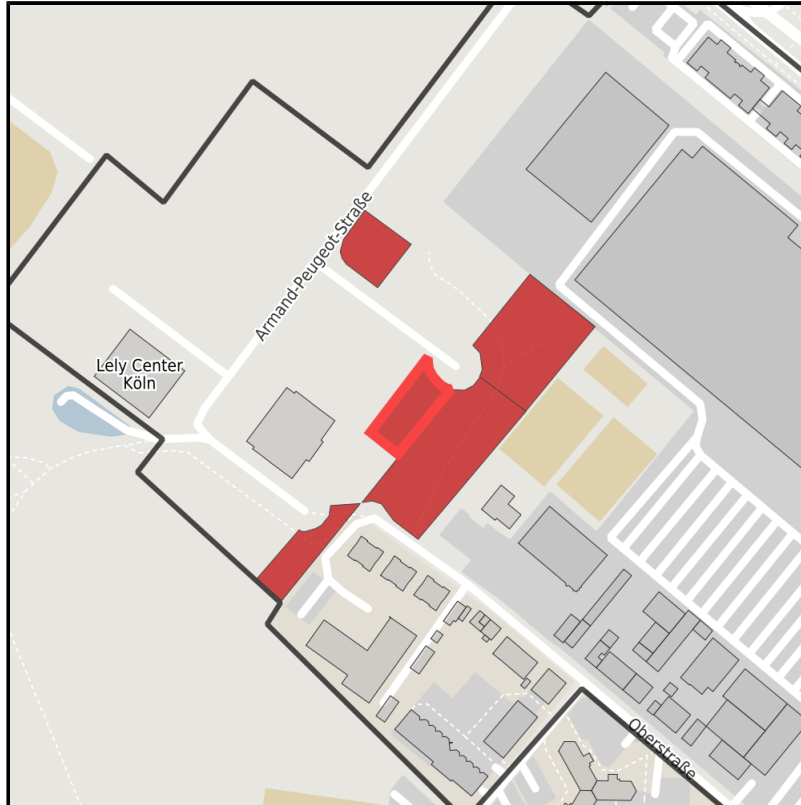

EXPOSÉ

Gewerbegebiet Brasseur in Westhoven (Köln-Porz)

Ort: Köln

www.germansite.de

Regional overview

Municipal overview

Detail view

Parcel

Area size	1,000 m ²
Price	170.00 €/m ²
Availability	Immediately available area
Divisible	No
24h operation	No
Description	Space ready for construction

EXPOSÉ

Gewerbegebiet Brasseur in Westhoven (Köln-Porz)

Ort: Köln

www.germansite.de

Details on commercial zone

Industrial tax multiplier	475.00 %
Information on purchase price	Set price
Area type	GE
Specifics	Largest available space: 0.4 hectares
	Smallest available space: 0.1 hectares