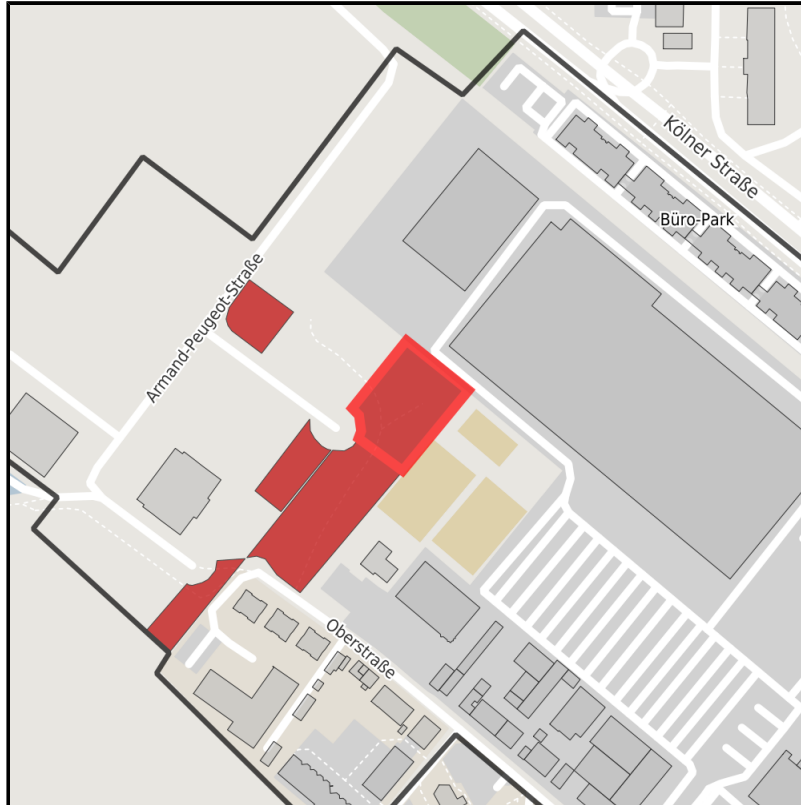

EXPOSÉ

Gewerbegebiet Brasseur in Westhoven (Köln-Porz)

Ort: Köln

www.germansite.de

Regional overview

Municipal overview

Detail view

Parcel

Area size	3,000 m ²
Price	170.00 €/m ²
Availability	Immediately available area
Divisible	No
24h operation	No
Description	Space ready for construction

EXPOSÉ

Gewerbegebiet Brasseur in Westhoven (Köln-Porz)

Ort: Köln

www.germansite.de

Details on commercial zone

Industrial tax multiplier	475.00 %
Information on purchase price	Set price
Area type	GE
Specifics	Largest available space: 0.4 hectares
	Smallest available space: 0.1 hectares