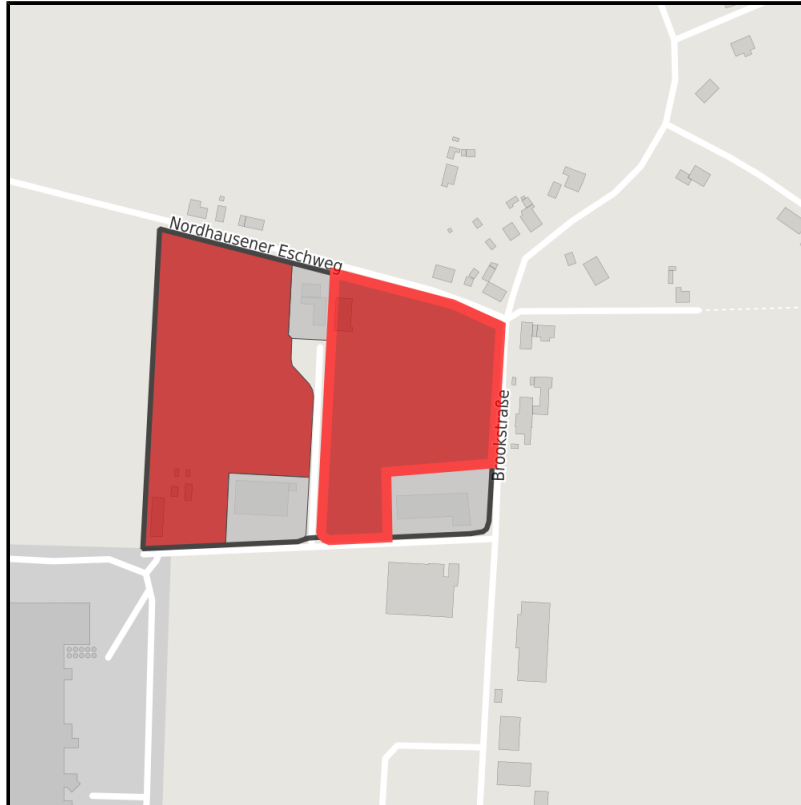

EXPOSÉ

Ost

Ort: Mettingen

Regional overview

Municipal overview

Detail view

Parcel

Area size	19,580 m ²
Availability	Immediately available area
Area designation	Commercial zone
Divisible	No
24h operation	No

EXPOSÉ

Ost

Ort: Mettingen

Details on commercial zone

Ost

We take care of your size-wishes

Area type

GE / GI