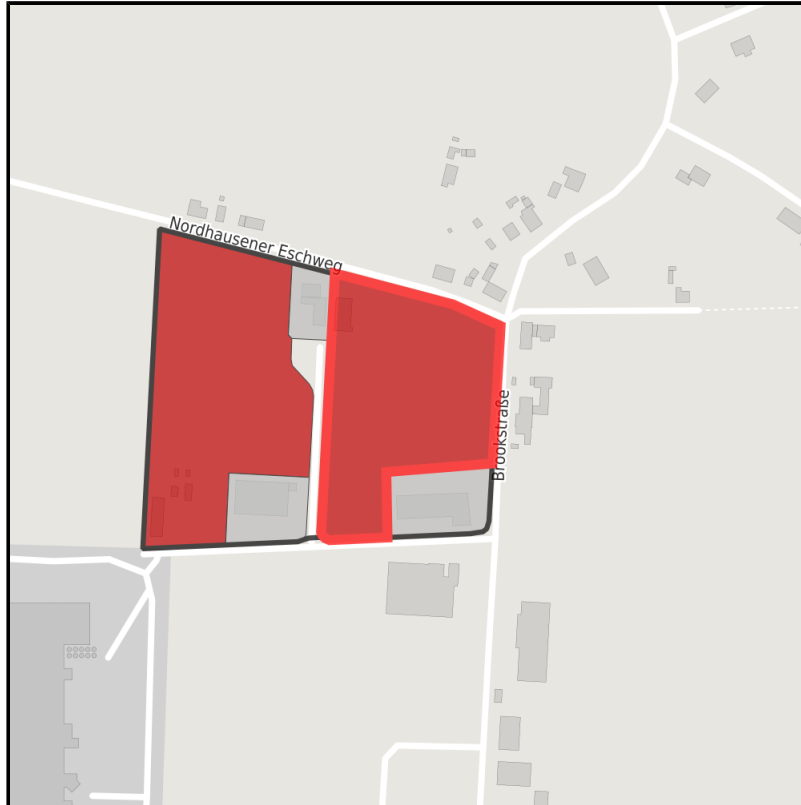

EXPOSÉ

Ost

Ort: Mettingen

Regional overview

Municipal overview

Detail view

Parcel

Area size	19,580 m ²
Availability	Immediately available area
Area designation	Commercial zone
Divisible	No
24h operation	No

EXPOSÉ

Ost

Ort: Mettingen

Details on commercial zone

Ost

We take care of your size-wishes

Area type

GI / GE