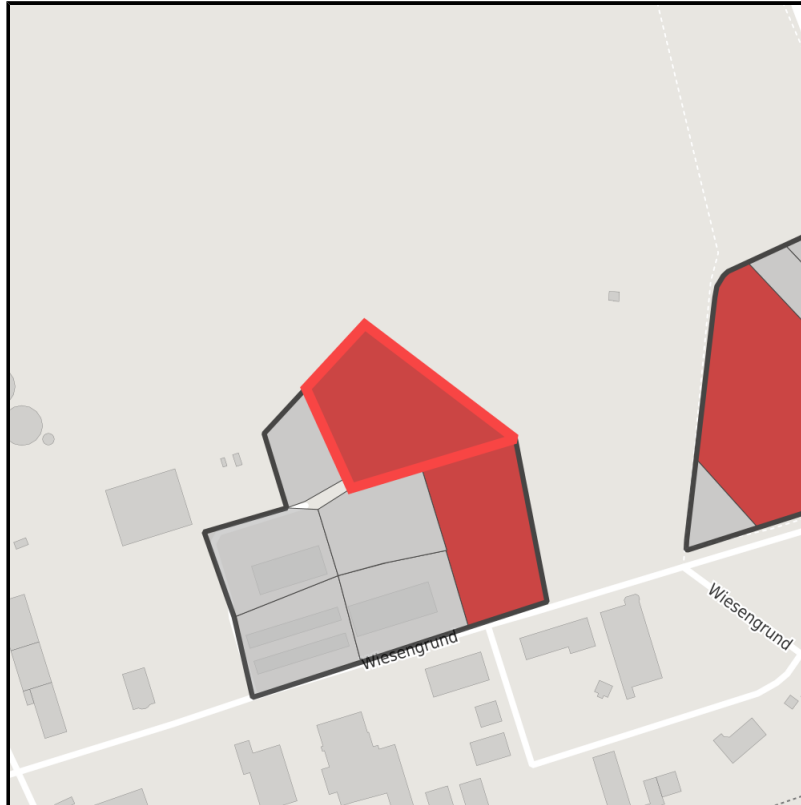

Wiesengrund/ Haarstraße

Ort: Recke

www.germansite.de

Regional overview

Municipal overview

Detail view

Parcel

Area size	8,310 m ²
Availability	Immediately available area
Area designation	Commercial zone
Divisible	No
24h operation	No

Details on commercial zone

Industrial tax multiplier	422.00 %
Area type	GE

Links

<https://muensterland.blis-online.eu>

EXPOSÉ

Wiesengrund/ Haarstraße

Ort: Recke

Transport infrastructure

Freeway	A30	15 km
Airport	FMO	35 km

Information about Recke

Recke is a municipality in the district of Steinfurt, in North Rhine-Westphalia, Germany. Recke is situated approximately 20 km north-east of Rheine and 25 km north-west of Osnabrück.

Marktplatz_Recke

EXPOSÉ

Wiesengrund/ Haarstraße

Ort: Recke

Contact person

Wolfgang Reiners

Gemeinde Recke

Fachbereich I