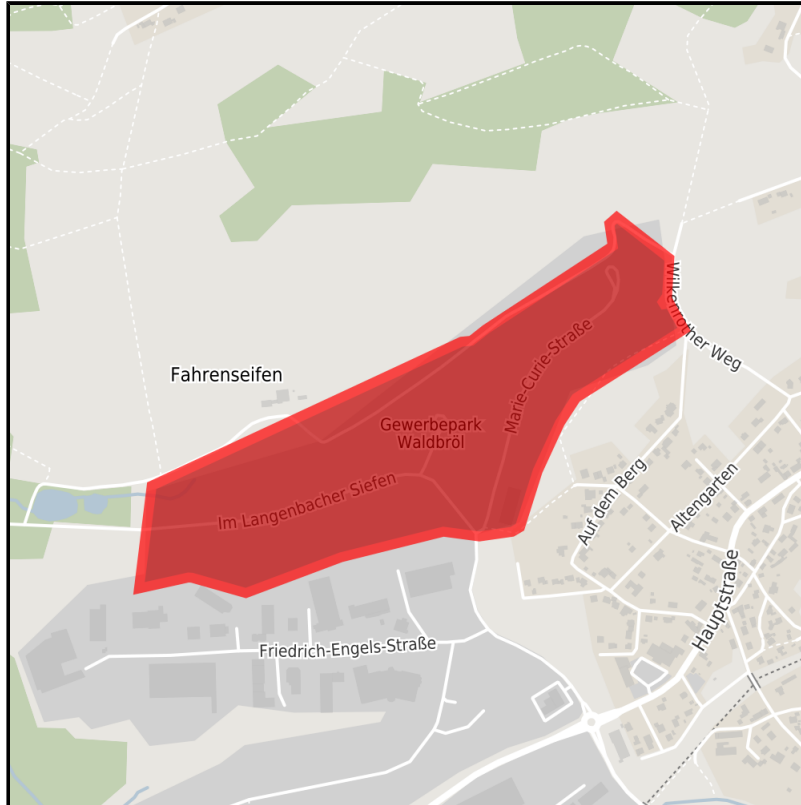

**Industrie- und Gewerbepark Waldbröl**

**Ort: Waldbröl**

[www.germansite.de](http://www.germansite.de)

Regional overview

Municipal overview

Detail view

**Parcel**

Area size	220,000 m <sup>2</sup>
Price	41.00 €/m <sup>2</sup>
Availability	Immediately available area
Divisible	No
24h operation	No

**Details on commercial zone**

Industrial tax multiplier	575.00 %
Area type	GE / GI

**Transport infrastructure**

Freeway	A4	5 km
Freeway	A45	25 km