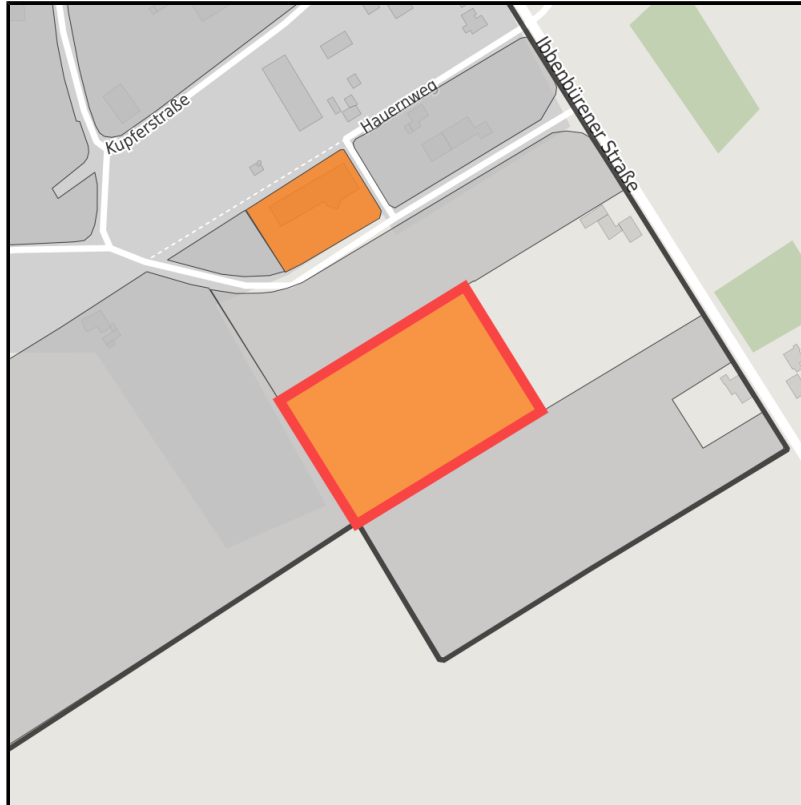

## Heiliges Feld

Ort: Hopsten

Regional overview

Municipal overview

Detail view

### Parcel

Area size	18,352 m <sup>2</sup>
Availability	Available area within short term (< 2 years)
Area designation	Industrial area
Divisible	No
24h operation	No