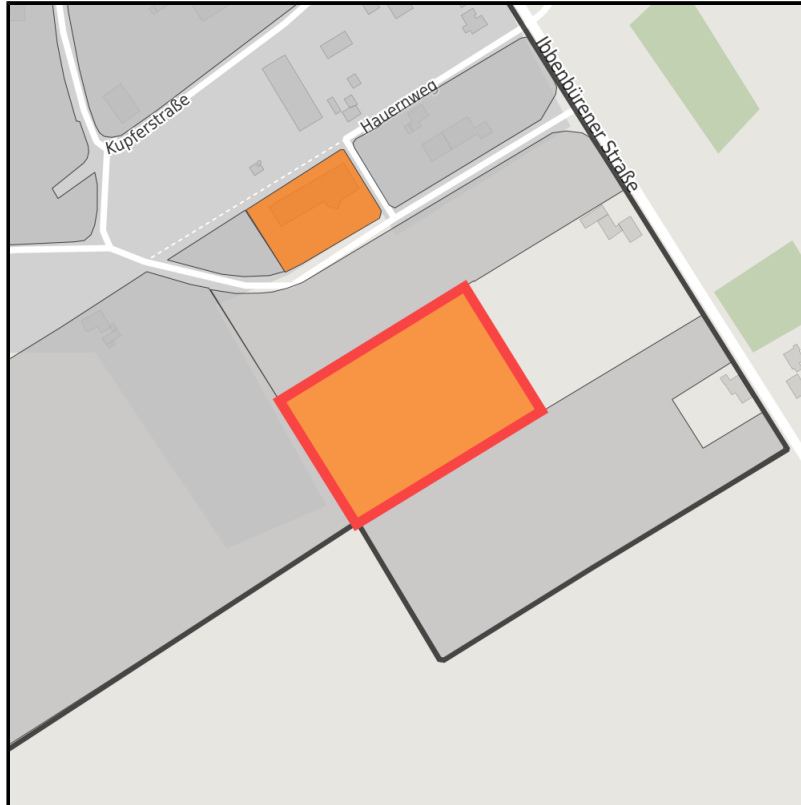

EXPOSÉ

Heiliges Feld

Ort: Hopsten

Regional overview

Municipal overview

Detail view

Parcel

Area size	18,352 m ²
Availability	Available area within short term (< 2 years)
Area designation	Industrial area
Divisible	No
24h operation	No

Details on commercial zone

Area type GI / GE

Links

<https://muensterland.blis-online.eu>

EXPOSÉ

Heiliges Feld

Ort: Hopsten

Transport infrastructure