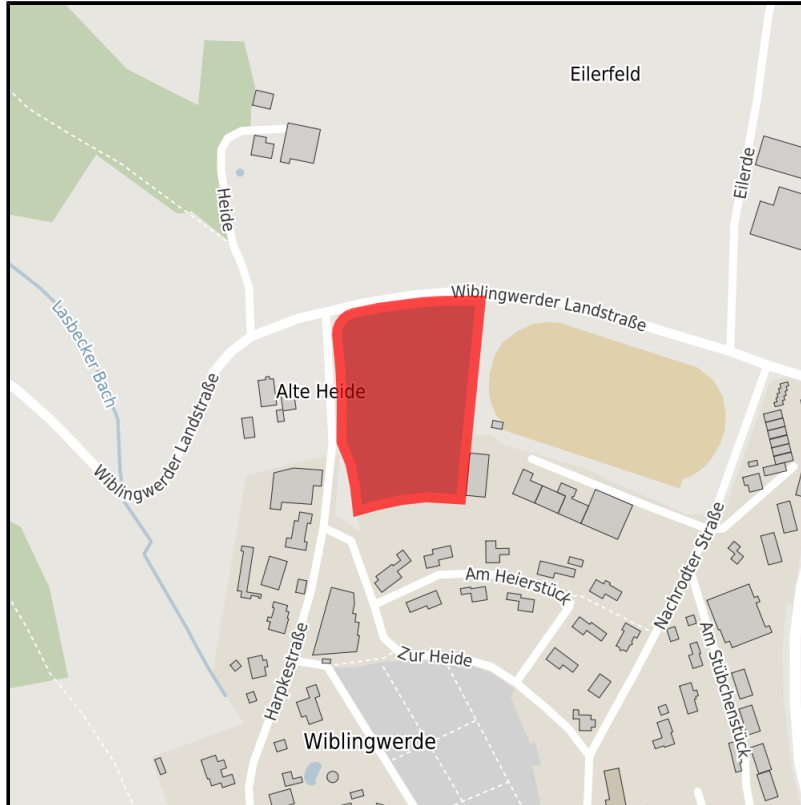

EXPOSÉ

Alte Heide

Ort: Nachrodt-Wiblingwerde

Regional overview

Municipal overview

Detail view

Parcel

Area size	12,000 m ²
Price	50.00 €/m ²
Availability	Immediately available area
Area designation	Commercial zone
Divisible	No
24h operation	No

EXPOSÉ

Alte Heide

Ort: Nachrodt-Wiblingwerde

Details on commercial zone

Area type

GE

Links

<https://gws.blis-online.eu>

Transport infrastructure

Freeway

Autobahn

6 km

Airport

Flughafen

30 km

EXPOSÉ