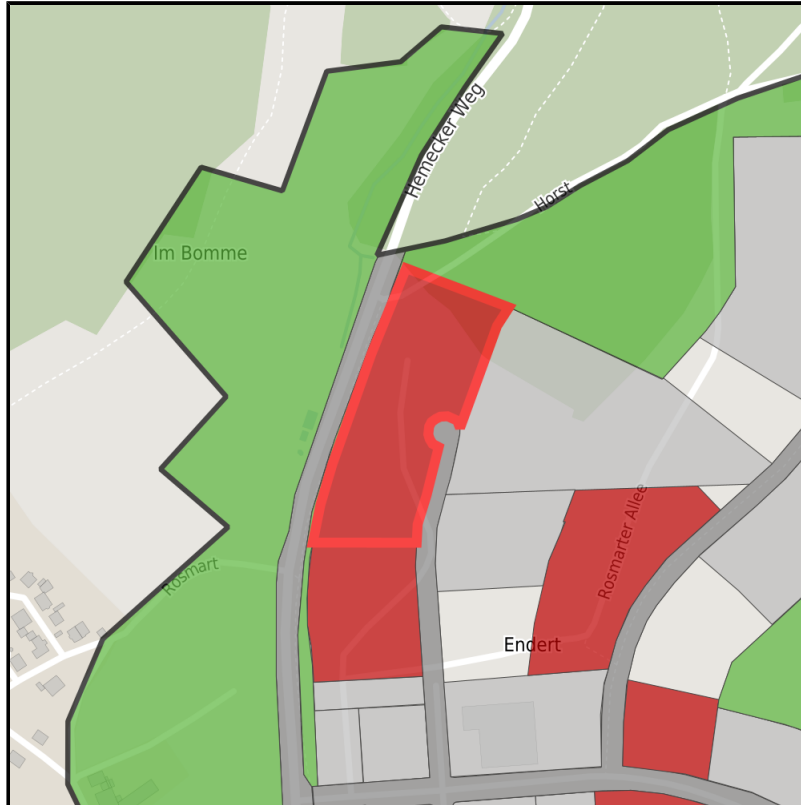

EXPOSÉ

Märkischer Gewerbepark Rosmart

Ort: Altena

Regional overview

Municipal overview

Detail view

Parcel

Area size	17,000 m ²
Availability	Immediately available area
Area designation	Commercial zone
Divisible	Yes
24h operation	No

EXPOSÉ

Märkischer Gewerbepark Rosmart

Ort: Altena

Details on commercial zone

Ideal location conditions for your company - Märkischer Gewerbepark Rosmart

The intermunicipal Märkische Gewerbepark Rosmart is located in the center of the Märkischer Kreis district in the city triangle of Altena, Lüdenscheid and Werdohl not far from the Lüdenscheid junction of the freeway A45. The business park offers space and potential for multi-layered settlement requirements in terms of property size and location quality. Current information on the availability of land is available at: www.gewerbepark-rosmart.de

Area type

GE / GI

Links

<https://gws.blis-online.eu>

Gewerbepark

Lageplan

Transport infrastructure

Freeway	Autobahn	2 km
Airport	Flughafen	40 km