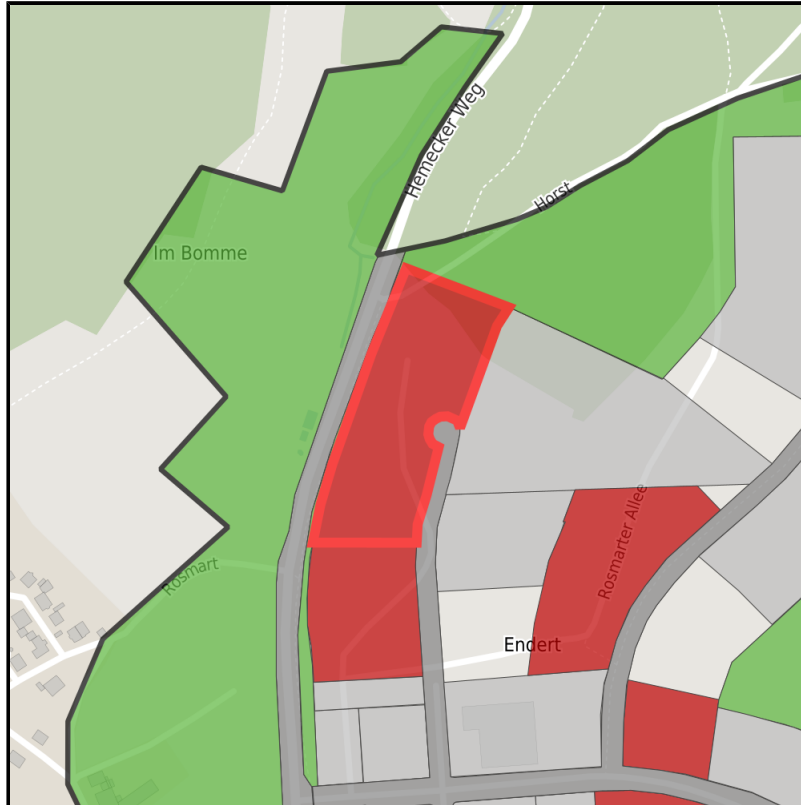

EXPOSÉ

Märkischer Gewerbepark Rosmart

Ort: Altena

Regional overview

Municipal overview

Detail view

Parcel

Area size	17,000 m ²
Availability	Immediately available area
Area designation	Commercial zone
Divisible	Yes
24h operation	No

EXPOSÉ

Märkischer Gewerbepark Rosmart

Ort: Altena

Details on commercial zone

Ideal location conditions for your company - Märkischer Gewerbepark Rosmart

The intermunicipal Märkische Gewerbepark Rosmart is located in the center of the Märkischer Kreis district in the city triangle of Altena, Lüdenscheid and Werdohl not far from the Lüdenscheid junction of the freeway A45. The business park offers space and potential for multi-layered settlement requirements in terms of property size and location quality. Current information on the availability of land is available at: www.gewerbepark-rosmart.de

Area type

GI / GE

Links

<https://gws.blis-online.eu>

Gewerbepark

Lageplan

Transport infrastructure

Freeway	Autobahn	2 km
Airport	Flughafen	40 km