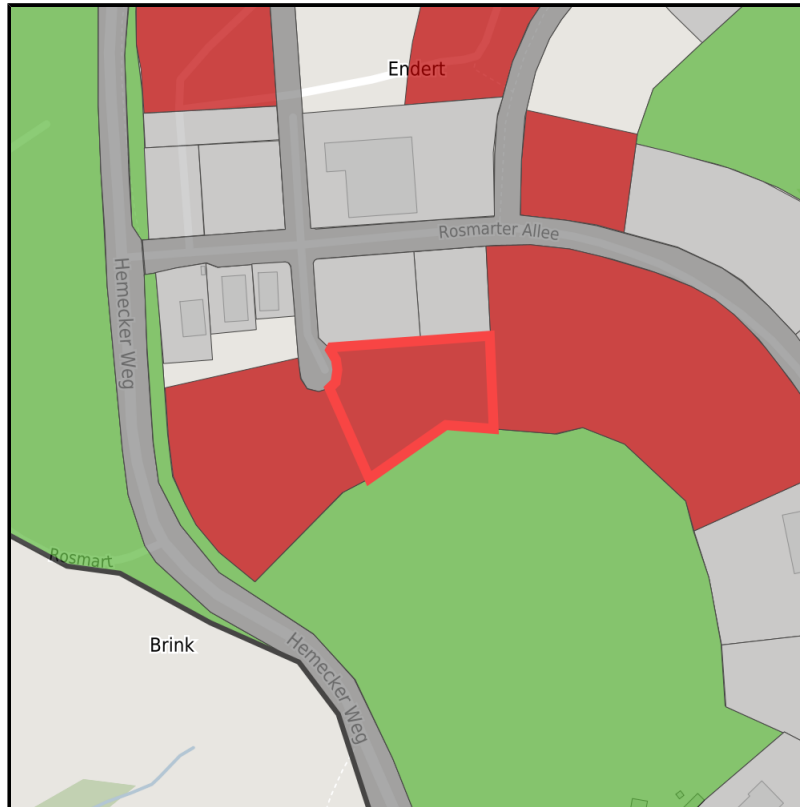

EXPOSÉ

Märkischer Gewerbepark Rosmart

Ort: Altena

www.germansite.de

Regional overview

Municipal overview

Detail view

Parcel

Area size	6,500 m ²
Availability	Immediately available area
Area designation	Commercial zone
Divisible	No
24h operation	No

EXPOSÉ

Märkischer Gewerbepark Rosmart

Ort: Altena

Details on commercial zone

Ideal location conditions for your company - Märkischer Gewerbepark Rosmart

The intermunicipal Märkische Gewerbepark Rosmart is located in the center of the Märkischer Kreis district in the city triangle of Altena, Lüdenscheid and Werdohl not far from the Lüdenscheid junction of the freeway A45. The business park offers space and potential for multi-layered settlement requirements in terms of property size and location quality. Current information on the availability of land is available at: www.gewerbepark-rosmart.de

Area type

GE / GI

Links

<https://gws.blis-online.eu>

Gewerbepark

Lageplan

Transport infrastructure

Freeway	Autobahn	2 km
Airport	Flughafen	40 km