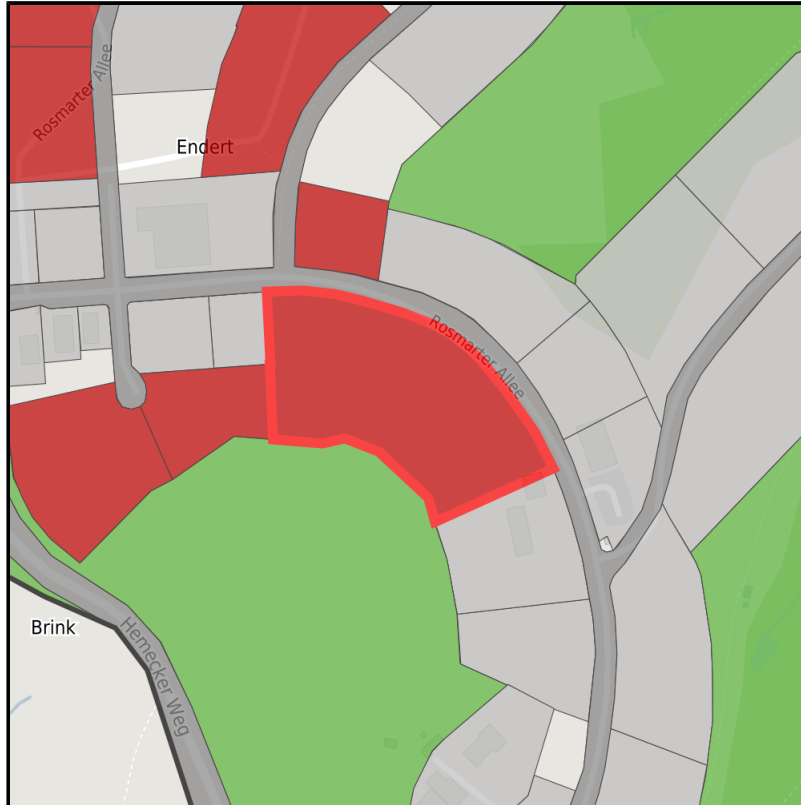

## Märkischer Gewerbepark Rosmart

Ort: Altena

[www.germansite.de](http://www.germansite.de)

Regional overview

Municipal overview

Detail view

### Parcel

Area size	24,000 m <sup>2</sup>
Availability	Immediately available area
Area designation	Commercial zone
Divisible	Yes
24h operation	No

### Details on commercial zone

Ideal location conditions for your company - Märkischer Gewerbepark Rosmart

The intermunicipal Märkische Gewerbepark Rosmart is located in the center of the Märkischer Kreis district in the city triangle of Altena, Lüdenscheid and Werdohl not far from the Lüdenscheid junction of the freeway A45. The business park offers space and potential for multi-layered settlement requirements in terms of property size and location quality. Current information on the availability of land is available at: [www.gewerbepark-rosmart.de](http://www.gewerbepark-rosmart.de)