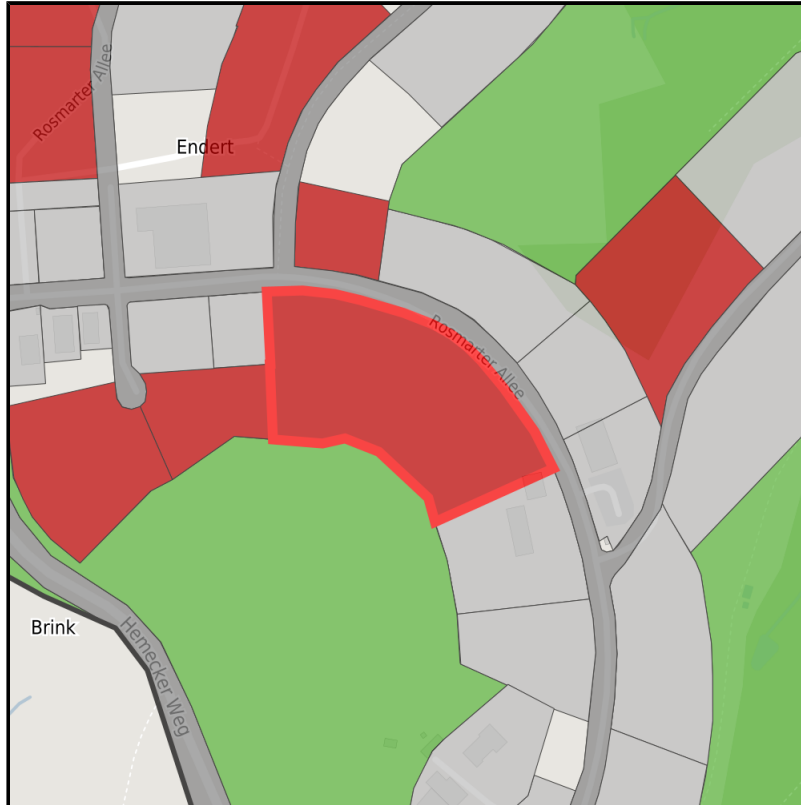

EXPOSÉ

Märkischer Gewerbepark Rosmart

Ort: Altena

www.germansite.de

Regional overview

Municipal overview

Detail view

Parcel

Area size	24,000 m ²
Availability	Immediately available area
Area designation	Commercial zone
Divisible	Yes
24h operation	No

EXPOSÉ

Märkischer Gewerbepark Rosmart

Ort: Altena

Details on commercial zone

Ideal location conditions for your company - Märkischer Gewerbepark Rosmart

The intermunicipal Märkische Gewerbepark Rosmart is located in the center of the Märkischer Kreis district in the city triangle of Altena, Lüdenscheid and Werdohl not far from the Lüdenscheid junction of the freeway A45. The business park offers space and potential for multi-layered settlement requirements in terms of property size and location quality. Current information on the availability of land is available at: www.gewerbepark-rosmart.de

Area type

GE / GI

Links

<https://gws.blis-online.eu>

Gewerbepark

Lageplan

Transport infrastructure

Freeway	Autobahn	2 km
Airport	Flughafen	40 km