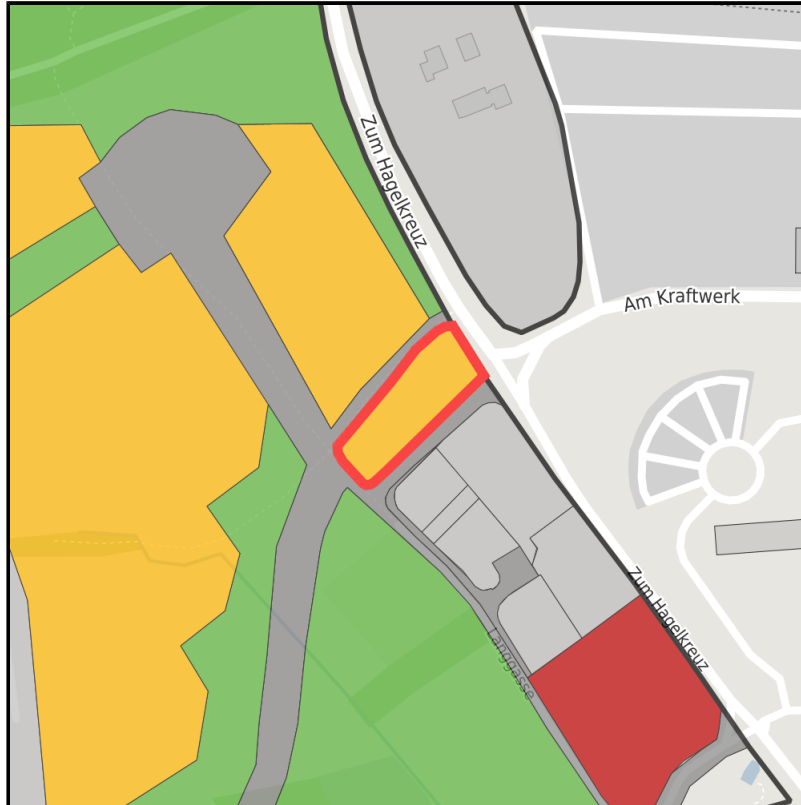

Industrie- und Gewerbepark Eschweiler (IGP/A4-Initiative)

Ort: Eschweiler

www.germansite.de

Regional overview

Municipal overview

Detail view

Parcel

Area size	4,190 m ²
Availability	Available area within medium term (2-5 years)
Area designation	Commercial zone
Divisible	No
24h operation	No

Details on commercial zone

IGP Eschweiler

EXPOSÉ

Industrie- und Gewerbepark Eschweiler (IGP/A4-Initiative)

Ort: Eschweiler

www.germansite.de

Thanks to naturally landscaped surroundings with a generous proportion of green spaces people here have a pleasant working atmosphere and the companies have a representative environment. The IGP has an unusual building development concept: three concentric semi-circles form a group around a center. The inner semi-circle is reserved for service companies, the restaurants/bar and hotel trade. The middle ring is intended for smaller and medium-sized commercial enterprises, and the outer ring for industrial companies.