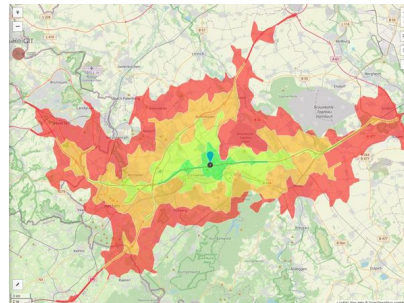

Industrie- und Gewerbepark Eschweiler (IGP/A4-Initiative)

Ort: Eschweiler

www.germansite.de

Regional overview

Municipal overview

Detail view

Parcel

Area size	4,190 m ²
Availability	Available area within medium term (2-5 years)
Area designation	Commercial zone
Divisible	No
24h operation	No

Details on commercial zone

IGP Eschweiler

EXPOSÉ

Industrie- und Gewerbepark Eschweiler (IGP/A4-Initiative)

Ort: Eschweiler

www.germansite.de

Thanks to naturally landscaped surroundings with a generous proportion of green spaces people here have a pleasant working atmosphere and the companies have a representative environment. The IGP has an unusual building development concept: three concentric semi-circles form a group around a center. The inner semi-circle is reserved for service companies, the restaurants/bar and hotel trade. The middle ring is intended for smaller and medium-sized commercial enterprises, and the outer ring for industrial companies.

Main companies	Fa. Eukalin, Fa. BYTEC Medizintechnik, Fa. Kraftverkehr Nagel, Mercedes Benz
Industrial tax multiplier	490.00 %
Price	75.00 € / m ²
Area type	GE / GI

Links

<https://www.gistra.de>

Erreichbarkeit in 20 Minuten: 759.000
Einwohner