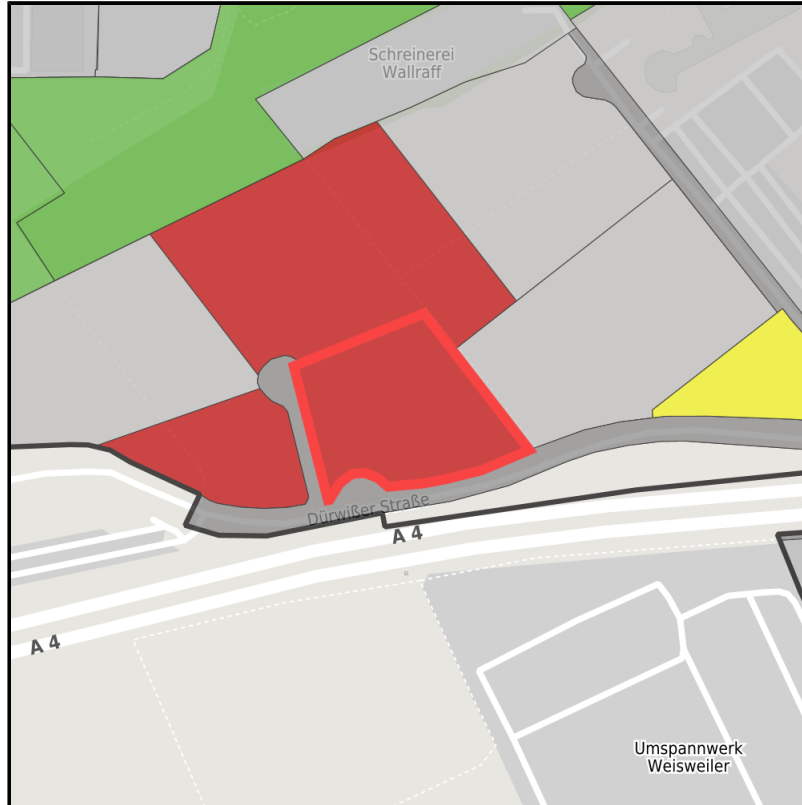

Industrie- und Gewerbepark Eschweiler (IGP/A4-Initiative)

Ort: Eschweiler

www.germansite.de

Regional overview

Municipal overview

Detail view

Parcel

Area size	14,160 m ²
Availability	Immediately available area
Area designation	Industrial area
Divisible	No
24h operation	No

Details on commercial zone

IGP Eschweiler

EXPOSÉ

Industrie- und Gewerbepark Eschweiler (IGP/A4-Initiative)

Ort: Eschweiler

www.germansite.de

Thanks to naturally landscaped surroundings with a generous proportion of green spaces people here have a pleasant working atmosphere and the companies have a representative environment. The IGP has an unusual building development concept: three concentric semi-circles form a group around a center. The inner semi-circle is reserved for service companies, the restaurants/bar and hotel trade. The middle ring is intended for smaller and medium-sized commercial enterprises, and the outer ring for industrial companies.