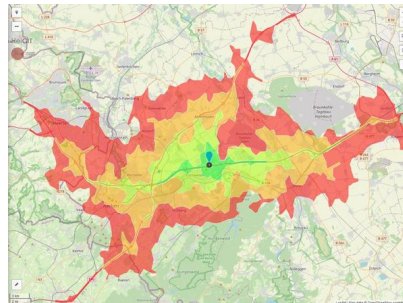

Industrie- und Gewerbepark Eschweiler (IGP/A4-Initiative)

Ort: Eschweiler

www.germansite.de

Regional overview

Municipal overview

Detail view

Parcel

Area size	14,160 m ²
Availability	Immediately available area
Area designation	Industrial area
Divisible	No
24h operation	No

Details on commercial zone

IGP Eschweiler

EXPOSÉ

Industrie- und Gewerbepark Eschweiler (IGP/A4-Initiative)

Ort: Eschweiler

www.germansite.de

Thanks to naturally landscaped surroundings with a generous proportion of green spaces people here have a pleasant working atmosphere and the companies have a representative environment. The IGP has an unusual building development concept: three concentric semi-circles form a group around a center. The inner semi-circle is reserved for service companies, the restaurants/bar and hotel trade. The middle ring is intended for smaller and medium-sized commercial enterprises, and the outer ring for industrial companies.

Main companies	Fa. Eukalin, Fa. BYTEC Medizintechnik, Fa. Kraftverkehr Nagel, Mercedes Benz
Industrial tax multiplier	490.00 %
Price	75.00 € / m ²
Area type	GI / GE

Links

<https://www.gistra.de>

Erreichbarkeit in 20 Minuten: 759.000
Einwohner

This excellent location provides short distances to the economic areas the Netherlands and Belgium as well as closeness to first class research centres as the RWTH Aachen University, Aachen University of Applied Sciences and Jülich.