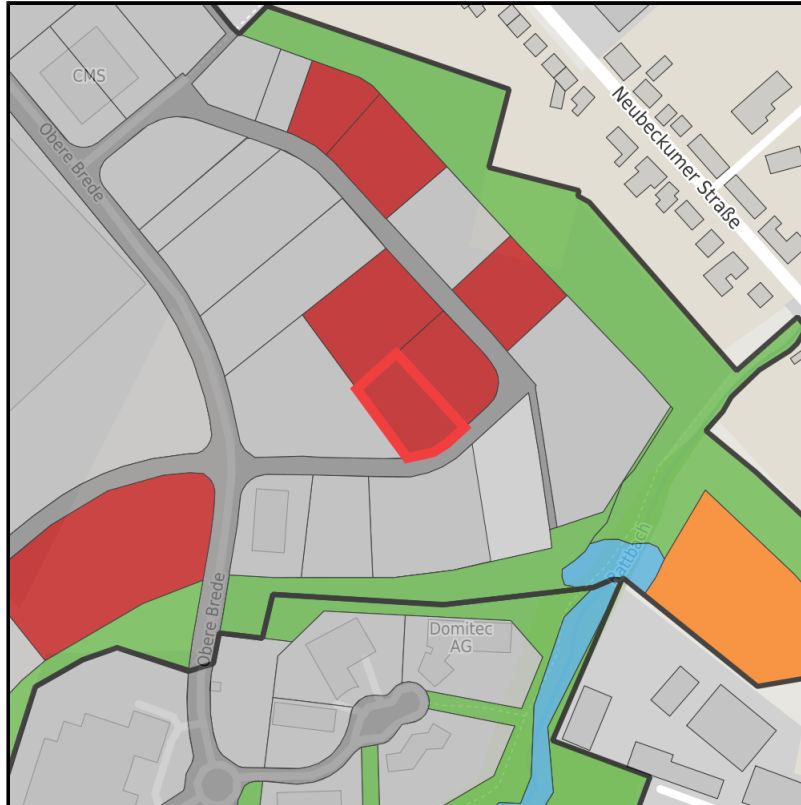

EXPOSÉ

Gewerbegebiet Obere Brede an der A2

Ort: Beckum

www.germansite.de

Regional overview

Municipal overview

Detail view

Parcel

Area size	1,950 m ²
Availability	Immediately available area
Divisible	No
24h operation	No

gb60_.jpg

Gewerbegebiet Obere Brede an der A2

Ort: Beckum

www.germansite.de

Details on commercial zone

Business park Obere Brede at the A2

In the north, the Tuttenbrock Lake forms the basic framework for the development of a high-quality leisure area. It is a former quarry that has been recultivated and is used as a popular bathing lake. Commercial enterprises find a high-quality location with a very special environment here. A lunch break at the lake, the end of the day at the beach, in the fitness center or in the yoga studio - all this is possible in this area. Nearest university location: University of Applied Sciences 3 km, University of Münster 40 km.

Area type GE / GI

Specifics The site is located in the immediate vicinity of the A2 freeway Beckum exit.

Links

<https://muensterland.blis-online.eu>

Transport infrastructure

Freeway	A 2	1 km
Airport	Dortmund	30 km
Airport	Münster / Osnabrück	55 km
Port	Hamm	20 km
Rail freight	Hamm	15 km