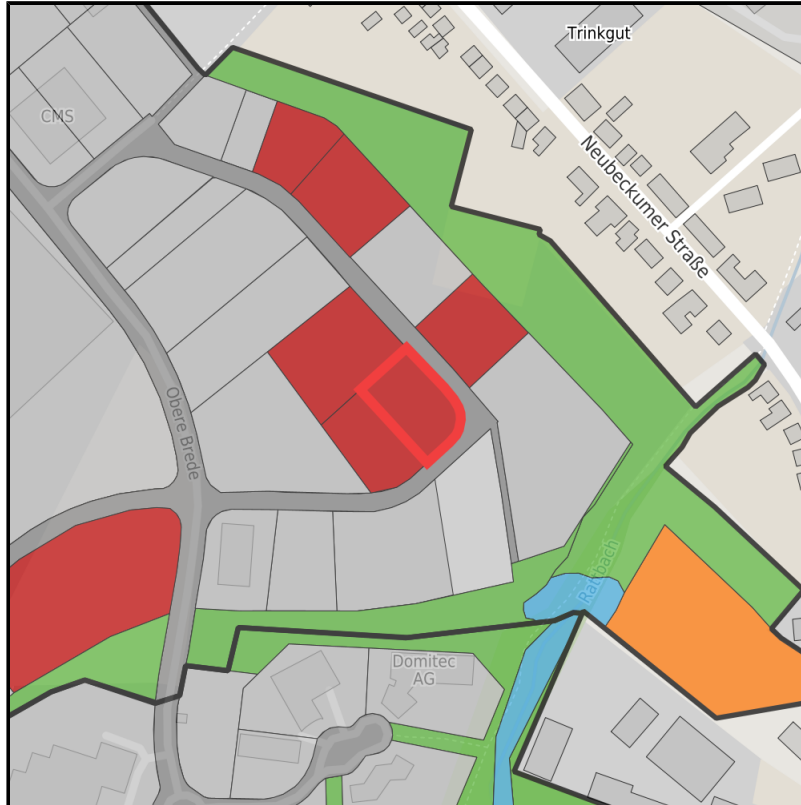

EXPOSÉ

Gewerbegebiet Obere Brede an der A2

Ort: Beckum

www.germansite.de

Regional overview

Municipal overview

Detail view

Parcel

Area size	2,100 m ²
Availability	Immediately available area
Divisible	No
24h operation	No

gb60_.jpg

Gewerbegebiet Obere Brede an der A2**Ort: Beckum**www.germansite.de**Details on commercial zone**

Business park Obere Brede at the A2

In the north, the Tuttenbrock Lake forms the basic framework for the development of a high-quality leisure area. It is a former quarry that has been recultivated and is used as a popular bathing lake. Commercial enterprises find a high-quality location with a very special environment here. A lunch break at the lake, the end of the day at the beach, in the fitness center or in the yoga studio - all this is possible in this area. Nearest university location: University of Applied Sciences 3 km, University of Münster 40 km.

Area type GE / GI

Specifics The site is located in the immediate vicinity of the A2 freeway Beckum exit.

Links<https://muensterland.blis-online.eu>**Transport infrastructure**

Freeway	A 2	1 km
Airport	Dortmund	30 km
Airport	Münster / Osnabrück	55 km
Port	Hamm	20 km
Rail freight	Hamm	15 km