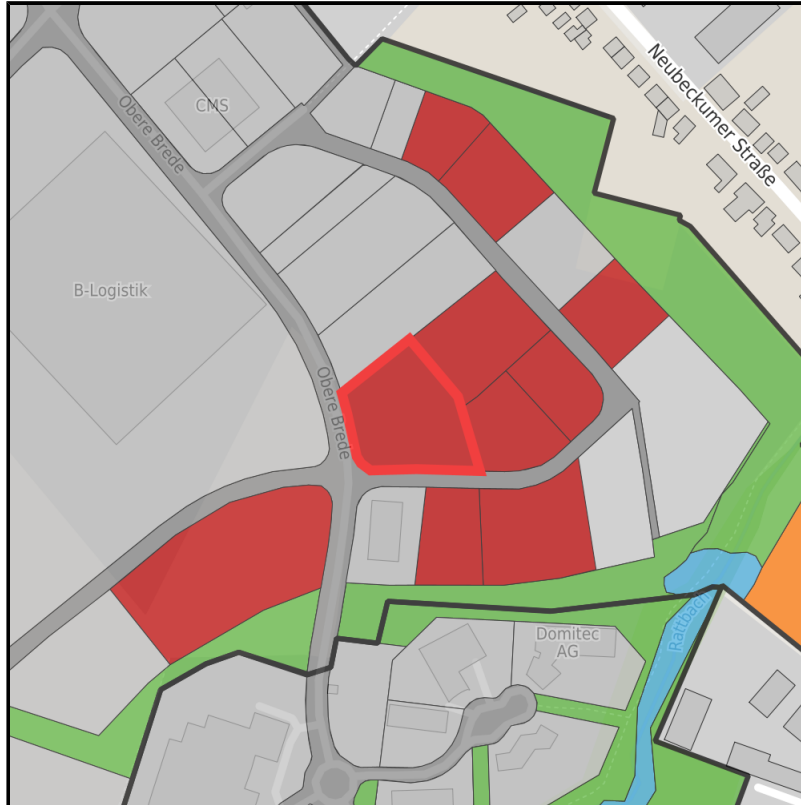

EXPOSÉ

Gewerbegebiet Obere Brede an der A2

Ort: Beckum

www.germansite.de

Regional overview

Municipal overview

Detail view

Parcel

Area size	4,450 m ²
Availability	Immediately available area
Divisible	No
24h operation	No

gb60_.jpg

Gewerbegebiet Obere Brede an der A2

Ort: Beckum

www.germansite.de

Details on commercial zone

Business park Obere Brede at the A2

In the north, the Tuttenbrock Lake forms the basic framework for the development of a high-quality leisure area. It is a former quarry that has been recultivated and is used as a popular bathing lake. Commercial enterprises find a high-quality location with a very special environment here. A lunch break at the lake, the end of the day at the beach, in the fitness center or in the yoga studio - all this is possible in this area. Nearest university location: University of Applied Sciences 3 km, University of Münster 40 km.

Area type GI / GE

Specifics The site is located in the immediate vicinity of the A2 freeway Beckum exit.

Links

<https://muensterland.blis-online.eu>

Transport infrastructure

Freeway	A 2	1 km
Airport	Dortmund	30 km
Airport	Münster / Osnabrück	55 km
Port	Hamm	20 km
Rail freight	Hamm	15 km