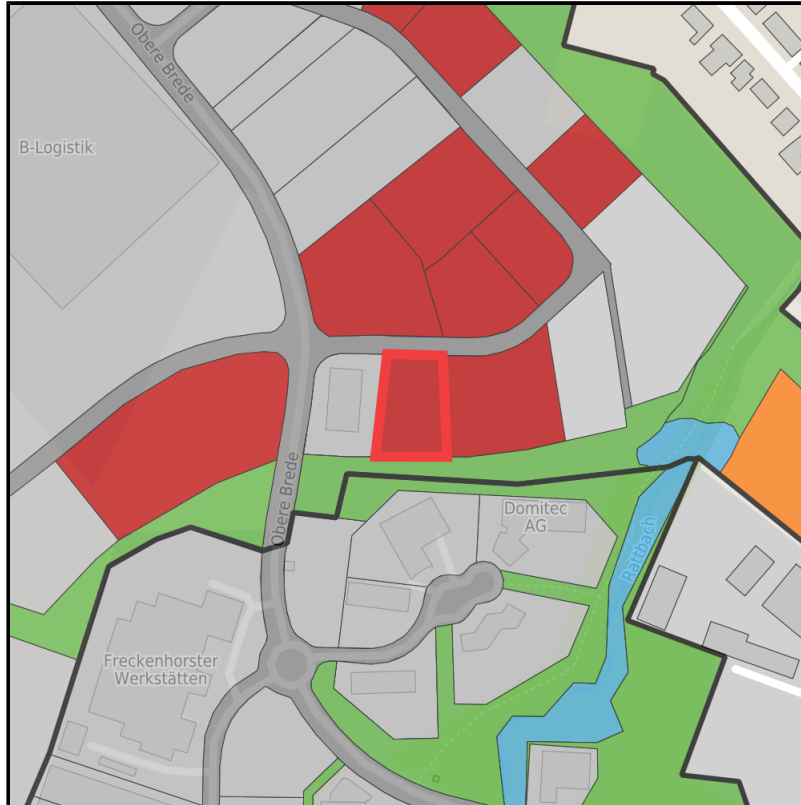

EXPOSÉ

Gewerbegebiet Obere Brede an der A2

Ort: Beckum

www.germansite.de

Regional overview

Municipal overview

Detail view

Parcel

Area size	2,200 m ²
Availability	Immediately available area
Divisible	No
24h operation	No

Gewerbegebiet Obere Brede an der A2

Ort: Beckum

www.germansite.de

Details on commercial zone

Business park Obere Brede at the A2

In the north, the Tuttenbrock Lake forms the basic framework for the development of a high-quality leisure area. It is a former quarry that has been recultivated and is used as a popular bathing lake. Commercial enterprises find a high-quality location with a very special environment here. A lunch break at the lake, the end of the day at the beach, in the fitness center or in the yoga studio - all this is possible in this area. Nearest university location: University of Applied Sciences 3 km, University of Münster 40 km.

Area type GI / GE

Specifics The site is located in the immediate vicinity of the A2 freeway Beckum exit.

Links

<https://muensterland.blis-online.eu>

Transport infrastructure

Freeway	A 2	1 km
Airport	Dortmund	30 km
Airport	Münster / Osnabrück	55 km
Port	Hamm	20 km
Rail freight	Hamm	15 km