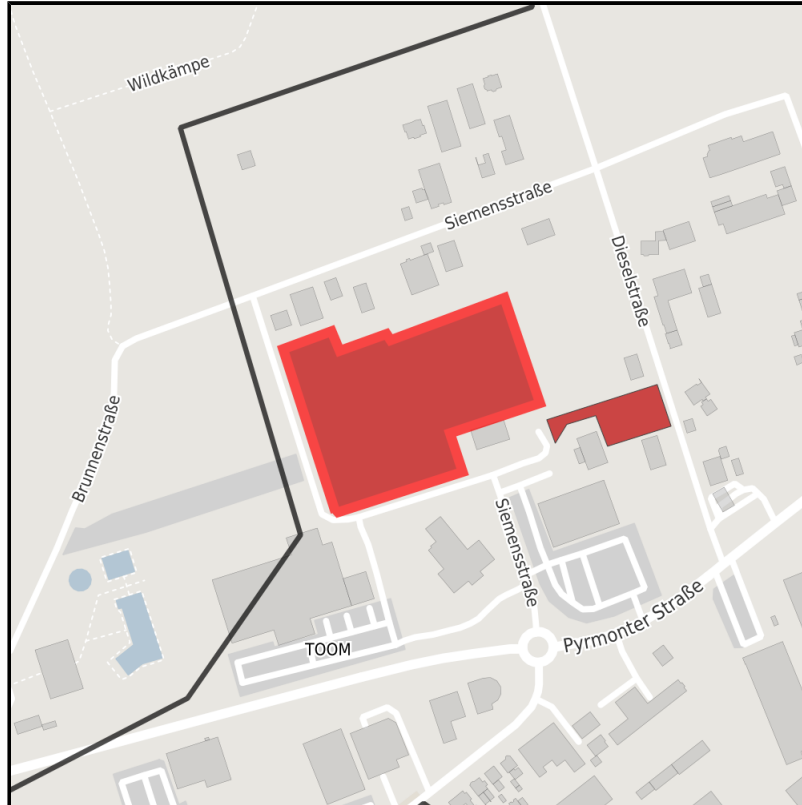

EXPOSÉ

Gewerbegebiet Pyrmonter Straße

Ort: Lügde

www.germansite.de

Regional overview

Municipal overview

Detail view

Parcel

Area size	17,250 m ²
Availability	Immediately available area
Divisible	No
24h operation	No

Details on commercial zone

Area type GE

EXPOSÉ

Gewerbegebiet Pyrmonter Straße

Ort: Lügde

Transport infrastructure

Freeway	A2	45 km
Freeway	A33	53 km
Airport	Paderborn	70 km
Airport	Hannover	80 km
Port	Minden	65 km
Rail freight	Bielefeld	65 km
Rail freight	Gütersloh	75 km