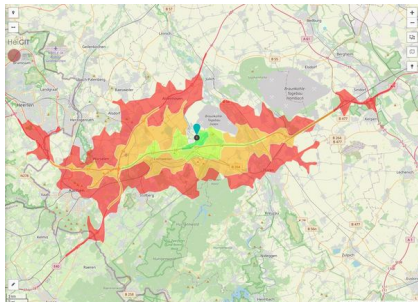

Gewerbe- und Industriegebiet Am Grachtweg (Teil Inden) (A4-Initiative)

Ort: Inden

www.germansite.de

Regional overview

Municipal overview

Detail view

Parcel

Area size	520 m ²
Availability	Immediately available area
Area designation	Industrial area
Divisible	No
24h operation	No

Gewerbe- und Industriegebiet Am Grachtweg (Teil Inden) (A4-Initiative)

Ort: Inden

www.germansite.de

Details on commercial zone

Your power site near the highway A4!

The approx. 31 ha planned area is located in the immediate vicinity of the 2300 MW Weisweiler power plant. The area of the intermunicipal zone borders in the south-west onto the power plant's tracks which are connected to the public rail network and can be used in consultation with the owners. Due to the area's designation as an industrial zone, building heights up to a maximum of 47 m are possible.

Main companies	Kraftwerk Weisweiler
Industrial tax multiplier	490.00 %
Area type	GI

Links

<https://www.gistra.de>

Erreichbarkeit in 20 Minuten: 410.500 Einwohner

Transport infrastructure

Freeway	A4	2 km
Freeway	A44	11.1 km
Airport	Maastricht-Aachen	54.2 km
Airport	Köln-Bonn	65.7 km
Port	Binnenhavenweg Stein (NL)	53.6 km
Port	Holtum-Noordweg (NL)	62.6 km
Rail freight	AC-Hbf	21 km

Information about Inden

Inden is connected via the highways A4 Köln-Aachen-Heerlen and Liège A44 Dusseldorf in the region. The neighborhood of the Research Center Jülich supports flexible, long-term settlements.