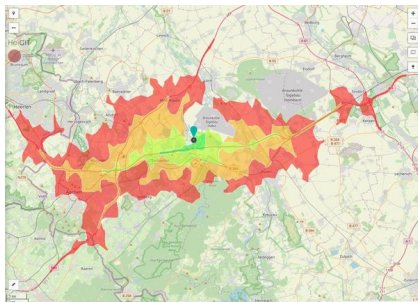

### Gewerbe- und Industriegebiet Am Grachtweg (Teil Eschweiler) (A4-Initiative)

Ort: Eschweiler

[www.germansite.de](http://www.germansite.de)

## Details on commercial zone

Your energy site near the highway A4!

The approx. 31 ha planned area is located in the immediate vicinity of the 2300 MW Weisweiler power plant. The area of the intermunicipal zone borders in the south-west onto the power plant's tracks which are connected to the public rail network and can be used in consultation with the owners. Due to the area's designation as an industrial zone, building heights up to a maximum of 47 m are possible.

## Links

<https://www.gistra.de>

Erreichbarkeit in 20 Minuten: 493.000 Einwohner

Industriegebiet Am Grachtweg