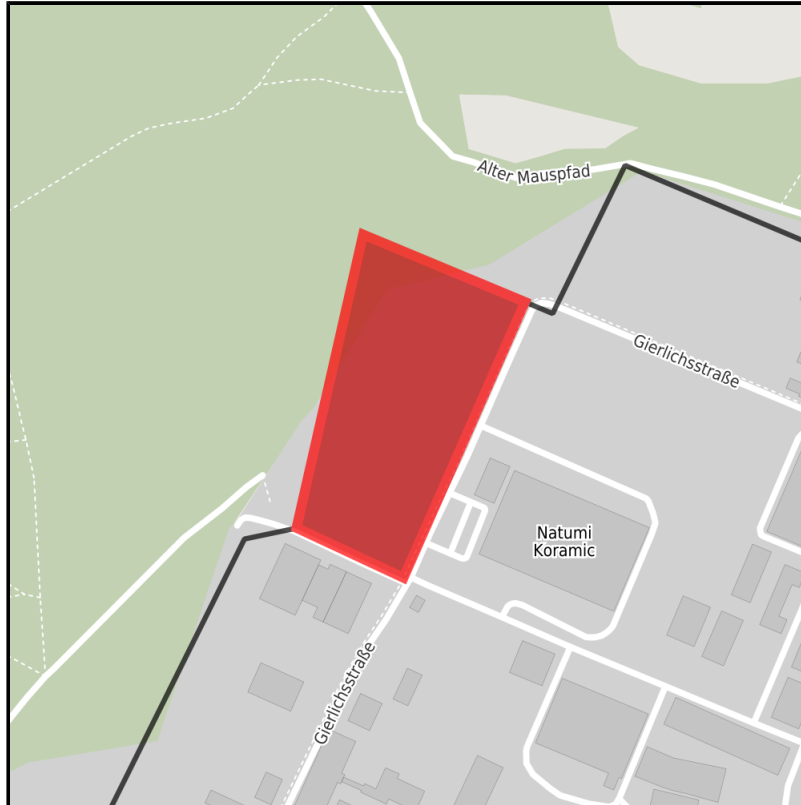

EXPOSÉ

IndustrieStadtspark Troisdorf

Ort: Troisdorf

Regional overview

Municipal overview

Detail view

Parcel

| | |
|---------------|----------------------------|
| Area size | 35,817 m ² |
| Availability | Immediately available area |
| Divisible | Yes |
| 24h operation | Yes |

EXPOSÉ

IndustrieStadtpark Troisdorf

Ort: Troisdorf

Transport infrastructure

| | | |
|---------|--------------------------------|-------|
| Freeway | A 59 Anschlussstelle Troisdorf | 2 km |
| Airport | Köln Bonn Airport | 10 km |
| Port | Köln-Niehl | 30 km |