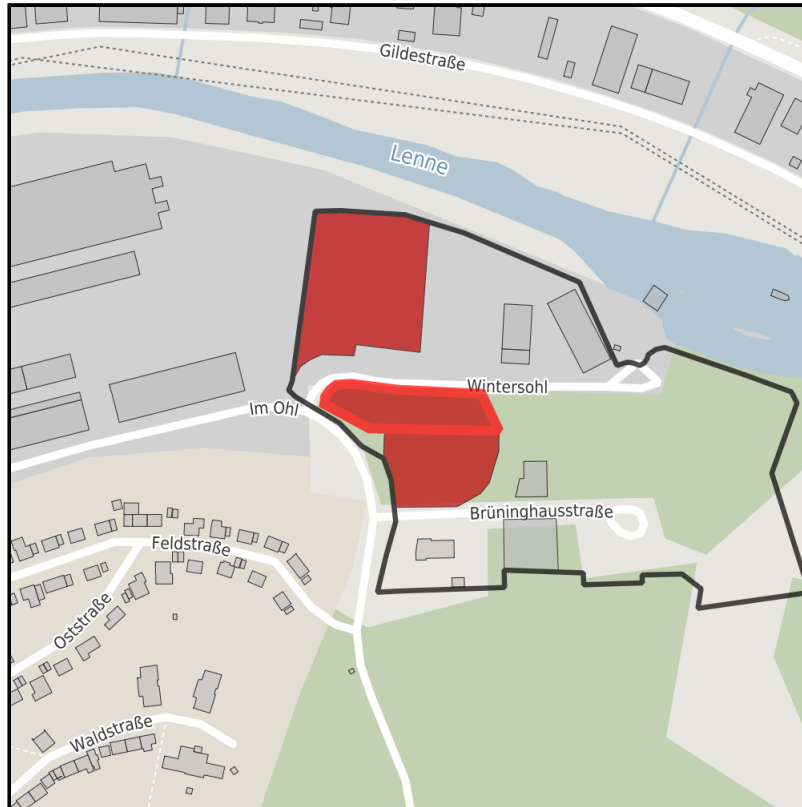

EXPOSÉ

Gewerbe- Industriegebiet Wintersohl

Ort: Werdohl

www.germansite.de

Regional overview

Municipal overview

Detail view

Parcel

Area size	2,500 m ²
Availability	Immediately available area
Area designation	Commercial zone
Divisible	No
24h operation	No

Details on commercial zone

Area type GI / GE

Links

<https://gws.blis-online.eu>

EXPOSÉ