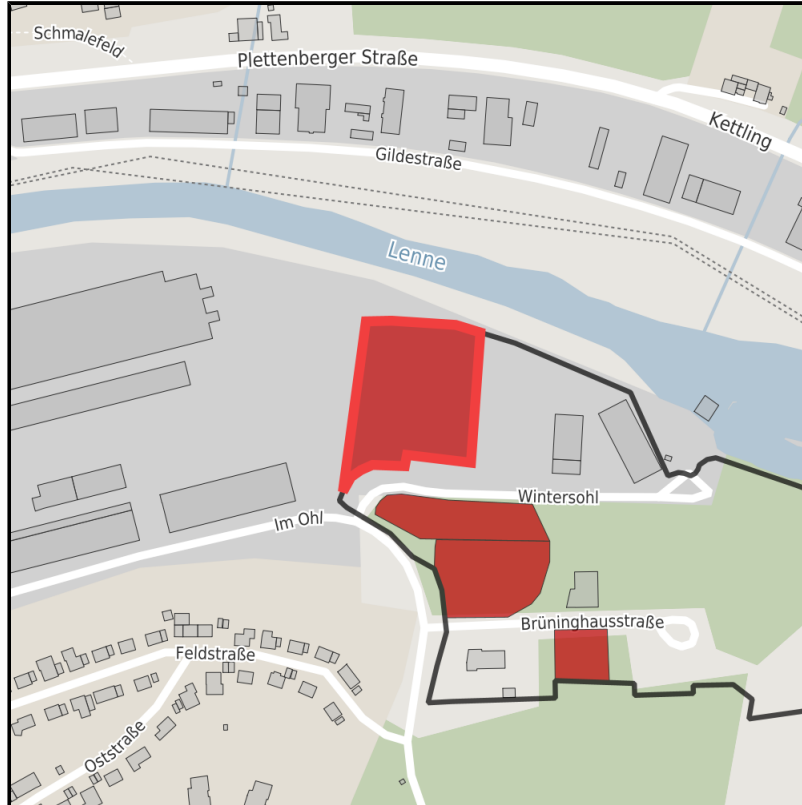

### Gewerbe- Industriegebiet Wintersohl

Ort: Werdohl

[www.germansite.de](http://www.germansite.de)

Regional overview

Municipal overview

Detail view

### Parcel

Area size	7,000 m <sup>2</sup>
Availability	Immediately available area
Area designation	Commercial zone , Industrial area
Divisible	No
24h operation	No