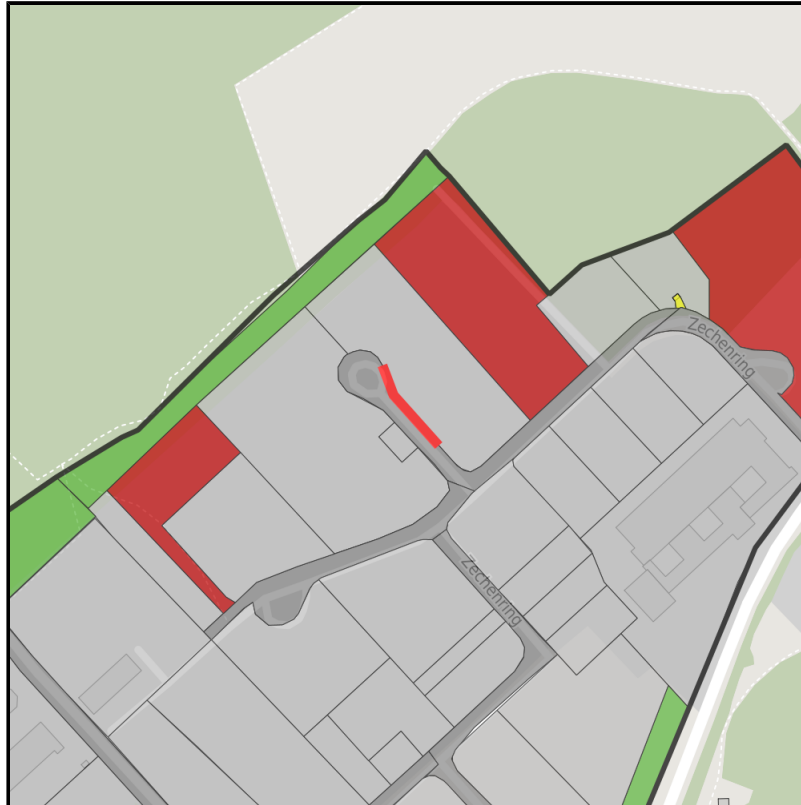

### Industrial Park "Rurtal" Hückelhoven-Wassenberg

Ort: Hückelhoven

[www.germansite.de](http://www.germansite.de)

Regional overview

Municipal overview

Detail view

### Parcel

Area size	3 m <sup>2</sup>
Availability	Immediately available area
Divisible	Yes
24h operation	No

### Details on commercial zone

Industrial site Rurtal - your essential advance!

Situated to the north-west of Ratheim on the Hückelhoven/Wassenberg town boundary, this intermunicipal location provides all the important criteria required for success. See for yourself!