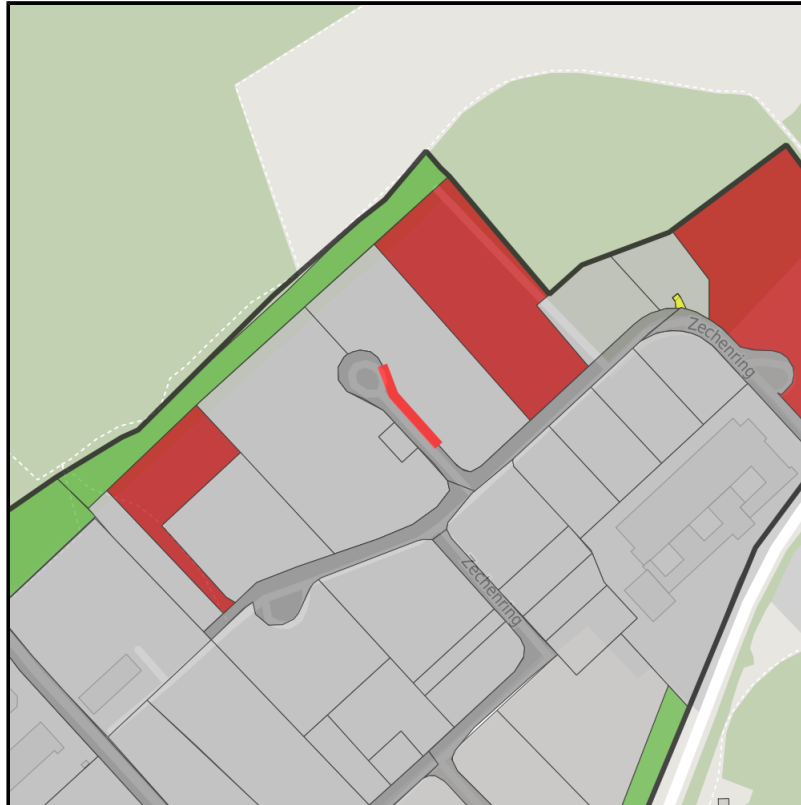

EXPOSÉ

Industrial Park "Rurtal" Hückelhoven-Wassenberg

Ort: Hückelhoven

www.germansite.de

Regional overview

Municipal overview

Detail view

Parcel

Area size	3 m ²
Availability	Immediately available area
Divisible	Yes
24h operation	No

EXPOSÉ

Industrial Park "Rurtal" Hückelhoven-Wassenberg

Ort: Hückelhoven

Details on commercial zone

Industrial site Rurtal - your essential advance!

Situated to the north-west of Ratheim on the Hückelhoven/Wassenberg town boundary, this intermunicipal location provides all the important criteria required for success. See for yourself!

Industrial tax multiplier