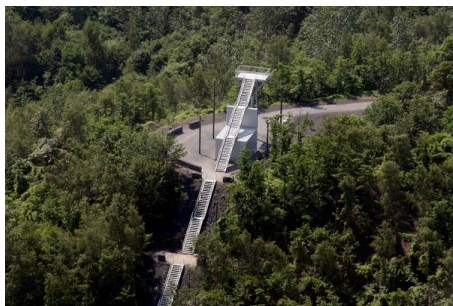

Industrial Park "Rurtal" Hückelhoven-Wassenberg

Ort: Hückelhoven

www.germansite.de

Transport infrastructure

Freeway	A 46	2.7 km
Freeway	A 52	19.2 km
Airport	Maastrich-Aachen	56.7 km
Airport	Düsseldorf	67.8 km
Port	Holtum-Noordweg Born (NL)	39.9 km
Port	Binnenhavenweg Stein (NL)	50.1 km

Information about Hückelhoven

Hückelhoven is surrounded by Maastricht, Aachen, Mönchengladbach, Düsseldorf and Cologne.

More than 100 ha industrial space has been developed after the black coal mining "Sophia Jacoba" was closed down in the year 1997.

Within a radius of 300 km there is great market potential due to the efficient infrastructure. Various small and middle sized companies as well as important international enterprises already appreciate the advantages of the location for years. The Entrepreneur and service centre in Hückelhoven (GSZH) provides excellent conditions for innovative companies.

Millicher Halde