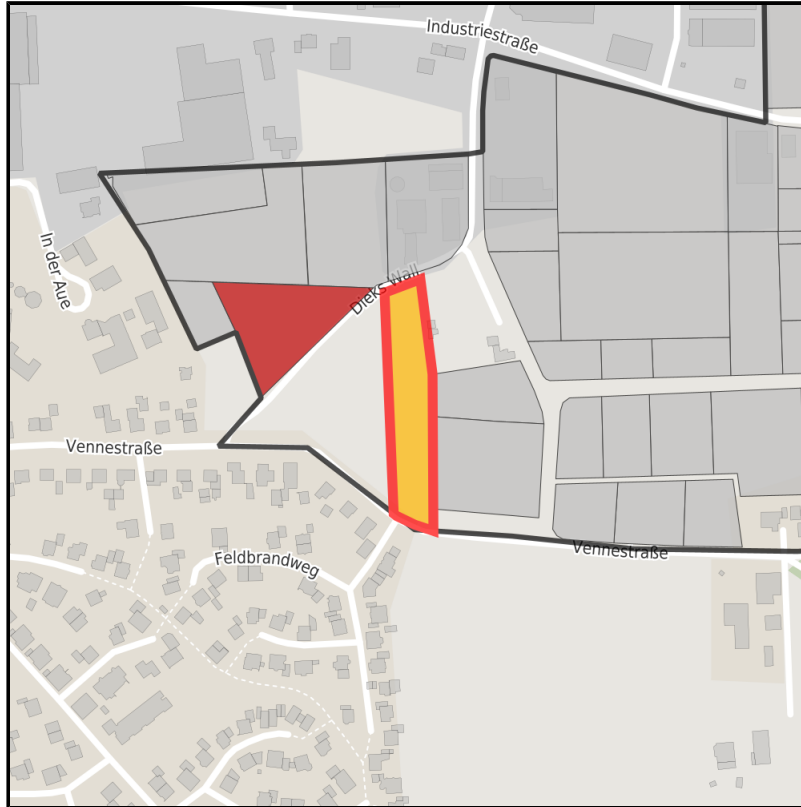

EXPOSÉ

Velen, Jägersdyk

Ort: Velen

Regional overview

Municipal overview

Detail view

Parcel

Area size	5,600 m ²
Availability	Available area within medium term (2-5 years)
Area designation	Commercial zone
Divisible	No
24h operation	No

Details on commercial zone

Industrial tax multiplier	411.00 %
Price	25.00 € / m ²
Area type	GE / MI

Links

<https://muensterland.blis-online.eu>

EXPOSÉ

Velen, Jägersdyk

Ort: Velen

Transport infrastructure