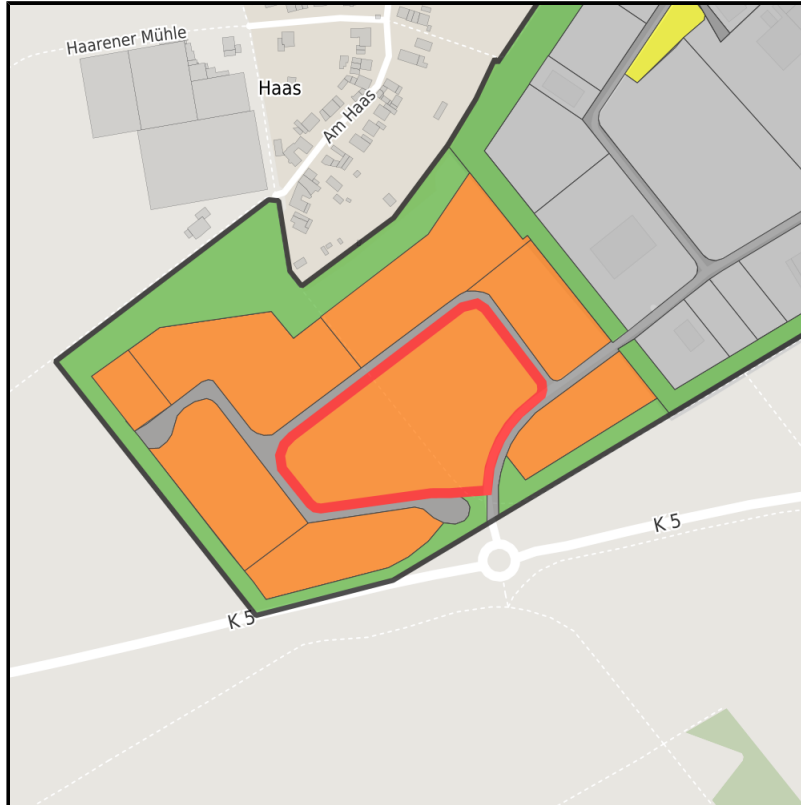

EXPOSÉ

Gewerbegebiet Haaren

Ort: Waldfeucht

Regional overview

Municipal overview

Detail view

Parcel

Area size	19,000 m ²
Availability	Available area within short term (< 2 years)
Divisible	No
24h operation	No

Gewerbegebiet Haaren**Ort: Waldfeucht**

www.germansite.de

Details on commercial zone

The mix makes the differenceIndustries in the Haaren industrial estate

Numerous companies are located in the approx. 146,000 m² Waldfeucht-Haaren industrial and commercial area, including a gas station, a construction company, an ice production company, a container service, a painting and decorating company, a bus company, a heating and plumbing company and a company for the production of windows, doors and conservatories.

Main industry sector	ice cream factory
Main companies	Rosen Eiskrem GmbH
Industrial tax multiplier	421.00 %
Price	from 40.00 € / m ²
Area type	GE

Links

<https://wfg-hs.blis-online.eu>

Transport infrastructure

Freeway	A2 (NL)	10 km
Airport	Düsseldorf	25 km
Port	Born (NL)	12 km
Rail freight	Geilenkirchen	17 km

Information about Waldfeucht

The Waldfeucht-Bocket commercial zone covers 145,000 m² and is home to many companies, including retail firms, a specialist model-making store, a construction and wrought ironwork business, a manufacturing company for PVC windows, doors, and roller blinds, a joinery, a roofing business, a construction company, a taxi dispatch center, a car dealership, a saddlery, a plastering and stucco business, an airbrush firm, and a distribution company for construction steel and building components. Recent additions were a beverage & drug store, a civil engineering company, and a waste disposal business.