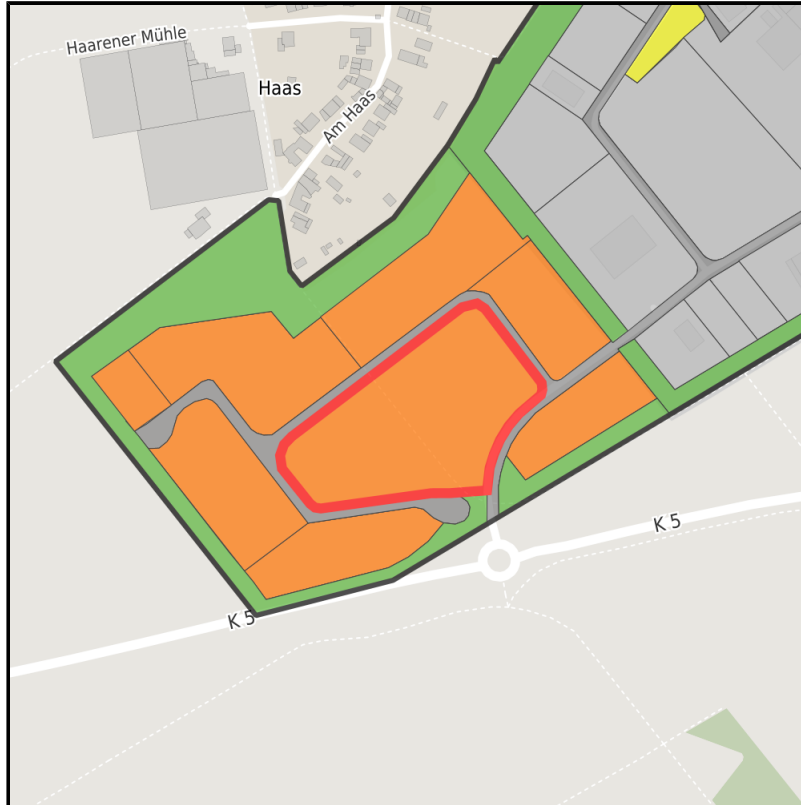

EXPOSÉ

Gewerbegebiet Haaren

Ort: Waldfeucht

Regional overview

Municipal overview

Detail view

Parcel

Area size	19,000 m ²
Availability	Available area within short term (< 2 years)
Divisible	No
24h operation	No

Gewerbegebiet Haaren**Ort: Waldfeucht**

www.germansite.de

Details on commercial zone

The mix makes the differenceIndustries in the Haaren industrial estate

Numerous companies are located in the approx. 146,000 m² Waldfeucht-Haaren industrial and commercial area, including a gas station, a construction company, an ice production company, a container service, a painting and decorating company, a bus company, a heating and plumbing company and a company for the production of windows, doors and conservatories.

Main industry sector	ice cream factory
Main companies	Rosen Eiskrem GmbH
Industrial tax multiplier	421.00 %
Price	from 40.00 € / m ²
Area type	GE

Links

<https://wfg-hs.blis-online.eu>

Transport infrastructure

Freeway	A46	10 km
Airport	Düsseldorf	25 km
Port	Born (NL)	12 km
Rail freight	Geilenkirchen	17 km

Information about Waldfeucht

The Waldfeucht-Bocket commercial zone covers 145,000 m² and is home to many companies, including retail firms, a specialist model-making store, a construction and wrought ironwork business, a manufacturing company for PVC windows, doors, and roller blinds, a joinery, a roofing business, a construction company, a taxi dispatch center, a car dealership, a saddlery, a plastering and stucco business, an airbrush firm, and a distribution company for construction steel and building components. Recent additions were a beverage & drug store, a civil engineering company, and a waste disposal business.