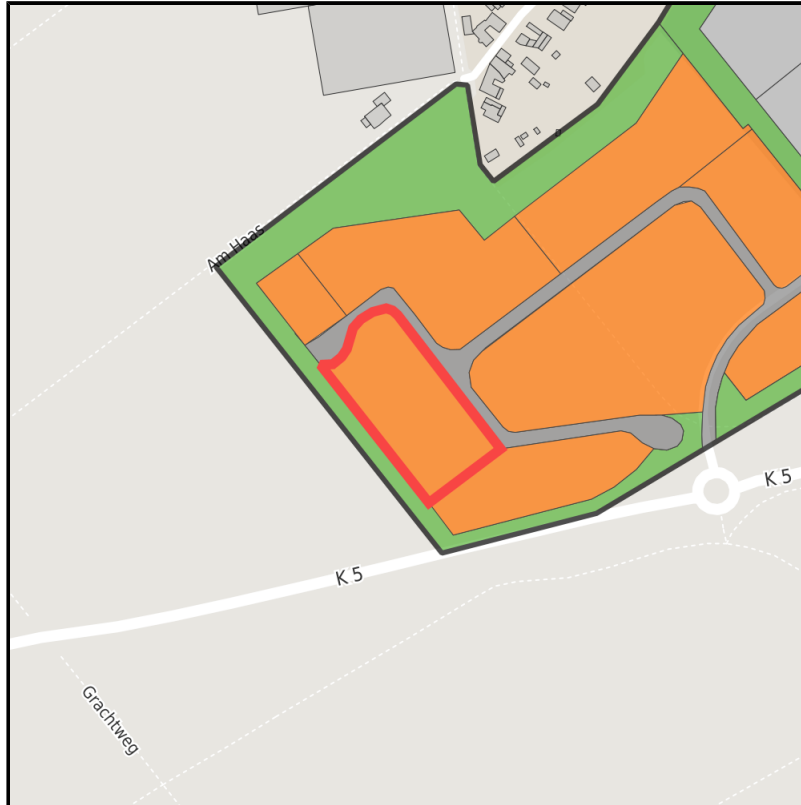

EXPOSÉ

Gewerbegebiet Haaren

Ort: Waldfeucht

Regional overview

Municipal overview

Detail view

Parcel

Area size	7,800 m ²
Availability	Available area within short term (< 2 years)
Divisible	No
24h operation	No

Gewerbegebiet Haaren**Ort: Waldfeucht**

www.germansite.de

Details on commercial zone

The mix makes the differenceIndustries in the Haaren industrial estate

Numerous companies are located in the approx. 146,000 m² Waldfeucht-Haaren industrial and commercial area, including a gas station, a construction company, an ice production company, a container service, a painting and decorating company, a bus company, a heating and plumbing company and a company for the production of windows, doors and conservatories.