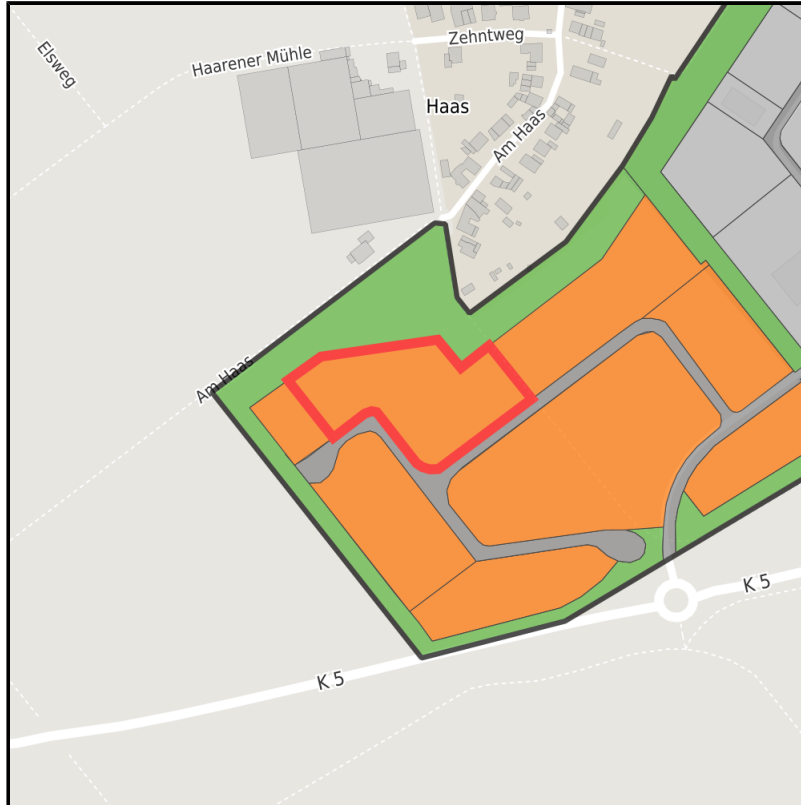

EXPOSÉ

Gewerbegebiet Haaren

Ort: Waldfeucht

Regional overview

Municipal overview

Detail view

Parcel

Area size	10,175 m ²
Availability	Available area within short term (< 2 years)
Divisible	No
24h operation	No

Gewerbegebiet Haaren**Ort: Waldfeucht**

www.germansite.de

Details on commercial zone

The mix makes the difference ...Industries in the Haaren industrial estate

Numerous companies are located in the approx. 146,000 m² Waldfeucht-Haaren industrial and commercial area, including a gas station, a construction company, an ice production company, a container service, a painting and decorating company, a bus company, a heating and plumbing company and a company for the production of windows, doors and conservatories.

Main industry sector	ice cream factory
Main companies	Rosen Eiskrem GmbH
Industrial tax multiplier	421.00 %
Price	from 40.00 € / m ²
Area type	GE

Links

<https://wfg-hs.blis-online.eu>

Transport infrastructure

Freeway	A46	10 km
Airport	Maastricht-Aachen	25 km
Port	Born (NL)	12 km
Rail freight	Geilenkirchen	17 km

Information about Waldfeucht

The Waldfeucht-Bocket commercial zone covers 145,000 m² and is home to many companies, including retail firms, a specialist model-making store, a construction and wrought ironwork business, a manufacturing company for PVC windows, doors, and roller blinds, a joinery, a roofing business, a construction company, a taxi dispatch center, a car dealership, a saddlery, a plastering and stucco business, an airbrush firm, and a distribution company for construction steel and building components. Recent additions were a beverage & drug store, a civil engineering company, and a waste disposal business.