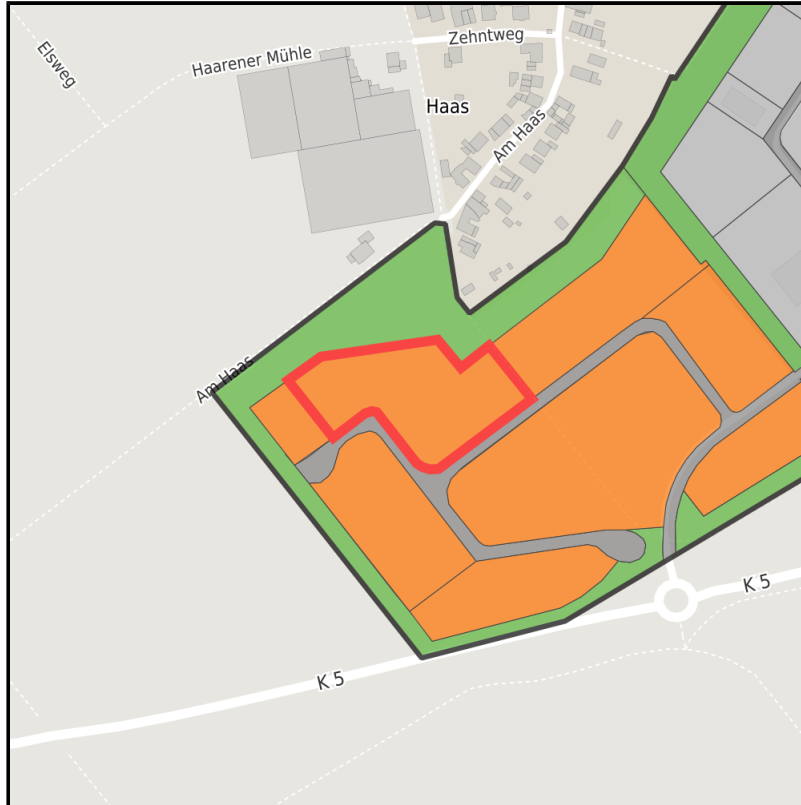

EXPOSÉ

Gewerbegebiet Haaren

Ort: Waldfeucht

Regional overview

Municipal overview

Detail view

Parcel

Area size	10,175 m ²
Availability	Available area within short term (< 2 years)
Divisible	No
24h operation	No

Gewerbegebiet Haaren**Ort: Waldfeucht**

www.germansite.de

Details on commercial zone

The mix makes the difference ...Industries in the Haaren industrial estate

Numerous companies are located in the approx. 146,000 m² Waldfeucht-Haaren industrial and commercial area, including a gas station, a construction company, an ice production company, a container service, a painting and decorating company, a bus company, a heating and plumbing company and a company for the production of windows, doors and conservatories.

Main industry sector	ice cream factory
Main companies	Rosen Eiskrem GmbH
Industrial tax multiplier	421.00 %
Price	from 40.00 € / m ²
Area type	GE

Links

<https://wfg-hs.blis-online.eu>

Transport infrastructure

Freeway	A46	10 km
Airport	Maastricht-Aachen	25 km
Port	Born (NL)	12 km
Rail freight	Geilenkirchen	17 km

Information about Waldfeucht

The Waldfeucht-Bocket commercial zone covers 145,000 m² and is home to many companies, including retail firms, a specialist model-making store, a construction and wrought ironwork business, a manufacturing company for PVC windows, doors, and roller blinds, a joinery, a roofing business, a construction company, a taxi dispatch center, a car dealership, a saddlery, a plastering and stucco business, an airbrush firm, and a distribution company for construction steel and building components. Recent additions were a beverage & drug store, a civil engineering company, and a waste disposal business.