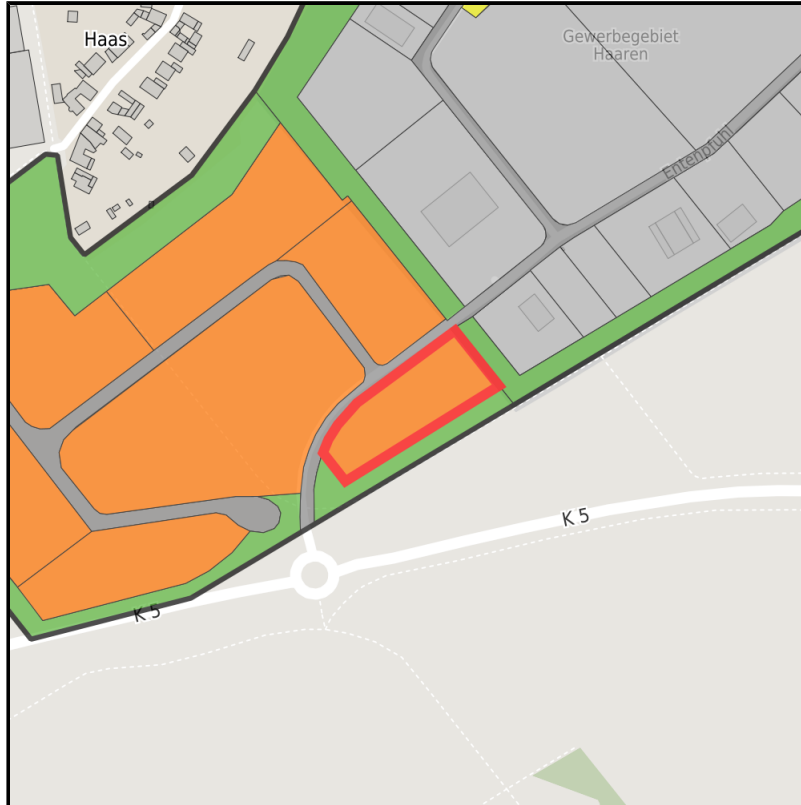

EXPOSÉ

Gewerbegebiet Haaren

Ort: Waldfeucht

Regional overview

Municipal overview

Detail view

Parcel

Area size	4,963 m ²
Price	40.00 €/m ²
Availability	Available area within short term (< 2 years)
Divisible	No
24h operation	No

Gewerbegebiet Haaren**Ort: Waldfeucht**

www.germansite.de

Details on commercial zone

The mix makes the differenceIndustries in the Haaren industrial estate

Numerous companies are located in the approx. 146,000 m² Waldfeucht-Haaren industrial and commercial area, including a gas station, a construction company, an ice production company, a container service, a painting and decorating company, a bus company, a heating and plumbing company and a company for the production of windows, doors and conservatories.