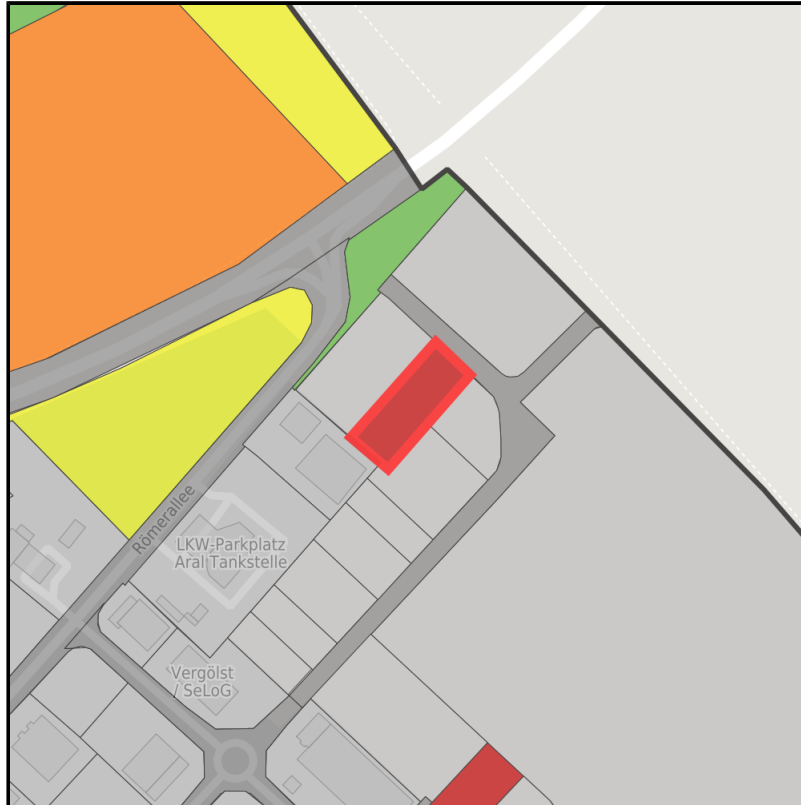

Gewerbe- und Industriegebiet "An der Römerallee"

Ort: Zülpich

www.germansite.de

Regional overview

Municipal overview

Detail view

Parcel

Area size	2,320 m ²
Availability	Immediately available area
Area designation	Industrial area
Divisible	No
24h operation	No

Gewerbe- und Industriegebiet "An der Römerallee"**Ort: Zülpich**www.germansite.de**Details on commercial zone**

The Roman Town Zülpich ... Your key to success!

The commercial zone "An der Römerallee" has already profited from its optimum location for several years. Situated centrally between the three cities of Cologne, Bonn, and Aachen it has excellent transport connections. However, the existing infrastructure at the location, particularly in terms of education, culture and leisure, have been decisive in attracting more than 80 enterprises, some of them well-known. The spaces still available are offered by the town of Zülpich at fair market terms and can be tailored to the company's needs.

EXPOSÉ

Gewerbe- und Industriegebiet "An der Römerallee"

Ort: Zülpich

www.germansite.de

Information about Zülpich

20,000 inhabitants live in Zülpich located in the middle of the triangle Cologne-Bonn-Aachen. Advantageous transport infrastructure and a beautiful landscape distinguish Zülpich from other business locations. The history of Zülpich goes back to Latin times: Early advantage of location by the important junction Tolbiacum and recreation thermae. Today Zülpich is an idyllic small town combining peaceful atmosphere of ancient times with the comfort of modern lifestyle.