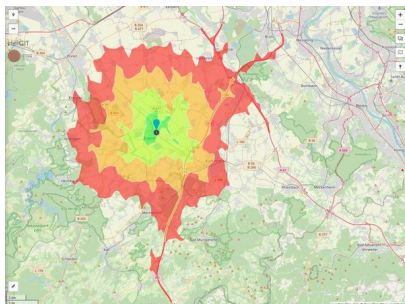

Gewerbe- und Industriegebiet "An der Römerallee"

Ort: Zülpich

www.germansite.de

Details on commercial zone

The Roman Town Zülpich ... Your key to success!

The commercial zone "An der Römerallee" has already profited from its optimum location for several years. Situated centrally between the three cities of Cologne, Bonn, and Aachen it has excellent transport connections. However, the existing infrastructure at the location, particularly in terms of education, culture and leisure, have been decisive in attracting more than 80 enterprises, some of them well-known. The spaces still available are offered by the town of Zülpich at fair market terms and can be tailored to the company's needs.

Main companies	Kappa Zülpich Papier, Takasago Europe, Albis Plastic, M. Vetter
Industrial tax multiplier	415.00 %
Price	60.00 - 80.00 € / m²
Area type	GE / GI

Links

<https://www.gistra.de>

Erreichbarkeit in 20 Minuten: 143.000 Einwohner